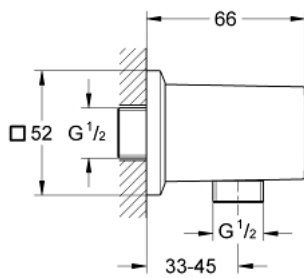

27 707 000 **ALLURE BRILLIANT SHOWER OUTLET ELBOW, 1/2"**

PRODUCT DESCRIPTION

- Colour: chrome
- male thread
- Protected against backflow
- material: metal
- GROHE LongLife finish

27 707 000 **ALLURE BRILLIANT SHOWER OUTLET ELBOW, 1/2"**

SPARE PARTS, January 2011 – now

1: Non-return valve (Spare part-nr. 08565000)