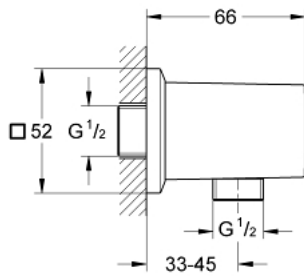

27 707 000 **ALLURE BRILLIANT SHOWER OUTLET ELBOW, 1/2"**

PRODUCT DESCRIPTION

- Colour: chrome
- male thread
- protected against backflow
- material: metal
- GROHE LongLife finish

27 707 000 **ALLURE BRILLIANT SHOWER OUTLET ELBOW, 1/2"**

SPARE PARTS, 1月 2011 – now

1: Non-return valve (Spare part-nr. 08565000)