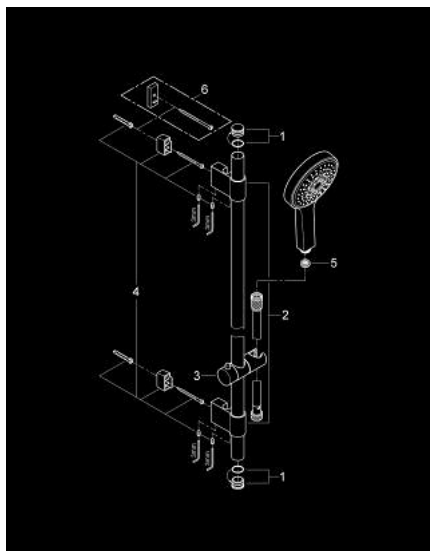

27 731 000 **POWER&SOUL COSMOPOLITAN 130 SHOWER RAIL SET 4+ SPRAYS**

PRODUCT DESCRIPTION

- Colour: chrome
- consists of:
 - hand shower Power&Soul Cosmopolitan 130 (27 663 000)
 - shower rail, 600 mm (27 784 000)
 - with wall holders
 - shower hose Silverflex 1750 mm 1/2" x 1/2" (28 388)
 - GROHE DreamSpray - perfect spray pattern
 - GROHE LongLife finish
 - GROHE FastFixation Plus installation system
 - GROHE FastFixation Plus adjustable distance between brackets for adaption to existing drilling holes
 - GROHE SpeedClean - effortless limescale removal
 - TwistStop - to prevent hose from twisting
 - suitable for instantaneous heater
 - minimum pressure 1,0 bar

27 731 000 **POWER&SOUL COSMOPOLITAN 130 SHOWER RAIL SET 4+ SPRAYS**

SPARE PARTS, March 2011 – now

- 1: Cap (Spare part-nr. 45922000)
- 2: Outlet shower holder (Spare part-nr. 0666700M)
- 3: Sliding piece (Spare part-nr. 48177000)
- 4: Fixing set (Spare part-nr. 45403000)
- 5: Dirt strainer (Spare part-nr. 0700200M)
- 6: Compensation disc (Spare part-nr. 45914XE0)*