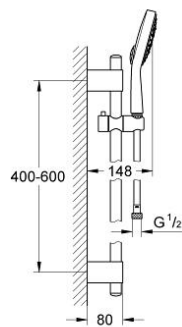

27 731 000 **POWER&SOUL COSMOPOLITAN 130 SHOWER RAIL SET 4+ SPRAYS**

PRODUCT DESCRIPTION

- Colour: chrome
- consists of:
 - hand shower Power&Soul Cosmopolitan 130 (27 663 000)
 - shower rail, 600 mm (27 784 000)
 - with wall holders
 - shower hose Silverflex 1750 mm 1/2" x 1/2" (28 388)
 - GROHE DreamSpray - perfect spray pattern
 - GROHE LongLife finish
 - GROHE FastFixation Plus installation system
 - GROHE FastFixation Plus adjustable distance between brackets for adaption to existing drilling holes
 - GROHE SpeedClean - effortless limescale removal
 - TwistStop - to prevent hose from twisting
 - suitable for instantaneous heater
 - minimum pressure 1,0 bar

27 731 000 **POWER&SOUL COSMOPOLITAN 130 SHOWER RAIL SET 4+ SPRAYS**

SPARE PARTS, March 2011 – now

- 1: Cap (Spare part-nr. 45922000)
- 2: Outlet shower holder (Spare part-nr. 0666700M)
- 3: Sliding piece (Spare part-nr. 48177000)
- 4: Fixing set (Spare part-nr. 45403000)
- 5: Dirt strainer (Spare part-nr. 0700200M)
- 6: Compensation disc (Spare part-nr. 45914XE0)*