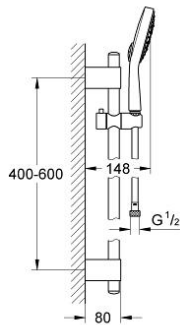

27 731 000 **POWER&SOUL COSMOPOLITAN 130 SHOWER RAIL SET 4+ SPRAYS**

PRODUCT DESCRIPTION

- Colour: chrome
- consisting of:
 - hand shower Power&Soul Cosmopolitan 130 (27 663 000)
 - shower rail, 600 mm (27 784 000)
 - with wall holders made of metal
 - shower hose Silverflex 1750 mm 1/2" x 1/2" (28 388)
 - GROHE DreamSpray - perfect spray pattern
 - GROHE LongLife finish
 - GROHE FastFixation Plus installation system
 - GROHE FastFixation Plus adjustable distance between brackets for adaption to existing drilling holes
 - GROHE SpeedClean - effortless limescale removal
 - TwistStop - to prevent hose from twisting
 - suitable for instantaneous heater
 - min. recommended pressure 1.0 bar

27 731 000 **POWER&SOUL COSMOPOLITAN 130 SHOWER RAIL SET 4+ SPRAYS**

SPARE PARTS, 3月 2011 – now

- 1: Cover cap (Spare part-nr. 45922000)
- 2: Shower rail holder (Spare part-nr. 0666700M)
- 3: Glide element (Spare part-nr. 48177000)
- 4: Fixing set (Spare part-nr. 45403000)
- 5: Dirt strainer (Spare part-nr. 0700200M)
- 6: Compensation disc (Spare part-nr. 45914XE0)*