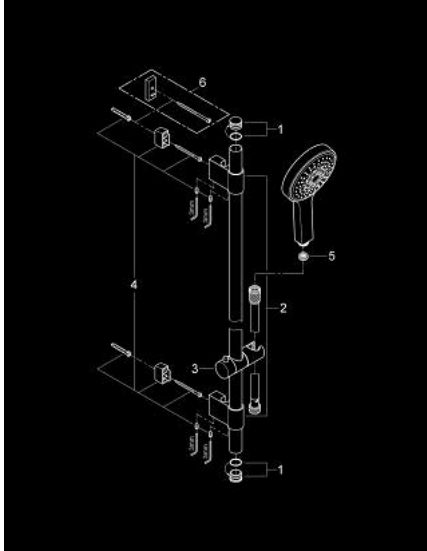

27 731 000 **POWER&SOUL COSMOPOLITAN 130 SHOWER RAIL SET 4+ SPRAYS**

PRODUCT DESCRIPTION

- Colour: chrome
- consisting of:
 - hand shower Power&Soul Cosmopolitan 130 (27 663 000)
 - shower rail, 600 mm (27 784 000)
 - with wall holders made of metal
 - shower hose Silverflex 1750 mm 1/2" x 1/2" (28 388)
 - GROHE DreamSpray - perfect spray pattern
 - GROHE LongLife finish
 - GROHE FastFixation Plus installation system
 - GROHE FastFixation Plus adjustable distance between brackets for adaption to existing drilling holes
 - GROHE SpeedClean - effortless limescale removal
 - TwistStop - to prevent hose from twisting
 - suitable for instantaneous heater
 - min. recommended pressure 1.0 bar

27 731 000 **POWER&SOUL COSMOPOLITAN 130 SHOWER RAIL SET 4+ SPRAYS**

SPARE PARTS, 3月 2011 – now

- 1: Cover cap (Spare part-nr. 45922000)
- 2: Shower rail holder (Spare part-nr. 0666700M)
- 3: Glide element (Spare part-nr. 48177000)
- 4: Fixing set (Spare part-nr. 45403000)
- 5: Dirt strainer (Spare part-nr. 0700200M)
- 6: Compensation disc (Spare part-nr. 45914XE0)*