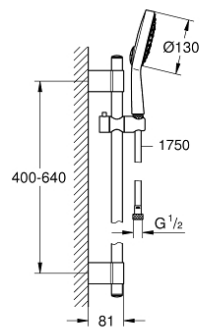

27 732 000 **POWER&SOUL COSMOPOLITAN 130 SHOWER RAIL SET 4+ SPRAYS**

PRODUCT DESCRIPTION

- Colour: chrome
- consists of:
 - hand shower Power&Soul Cosmopolitan 130 (27 664 000)
 - shower rail, 600 mm (27 784 000)
 - with wall holders
 - shower hose Silverflex 1750 mm 1/2" x 1/2" (28 388)
 - 9.5 l/min flow limiter
 - GROHE DreamSpray - perfect spray pattern
 - GROHE LongLife finish
 - GROHE FastFixation Plus adjustable distance between brackets for adaption to existing drilling holes
 - GROHE SpeedClean - effortless limescale removal
 - Inner WaterGuide - inner insulation for surface protection
 - TwistStop - to prevent hose from twisting
 - suitable for instantaneous heater
 - minimum pressure 1,0 bar

27 732 000 **POWER&SOUL COSMOPOLITAN 130 SHOWER RAIL SET 4+ SPRAYS**

SPARE PARTS, October 2016 – now

- 1: Cap (Spare part-nr. 45922000)
 - 2: Sliding piece (Spare part-nr. 48177000)
 - 3: Outlet shower holder (Spare part-nr. 48333000)
 - 4: Dirt strainer (Spare part-nr. 0700200M)
 - 5: Compensation disc (Spare part-nr. 45914XE0)*
- * Optional accessories