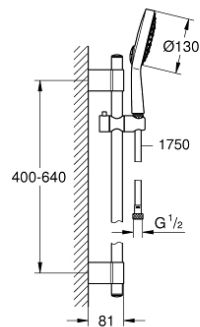

27 732 000 **POWER&SOUL COSMOPOLITAN 130 SHOWER RAIL SET 4+ SPRAYS**

PRODUCT DESCRIPTION

- Colour: chrome
- consisting of:
 - hand shower Power&Soul Cosmopolitan 130 (27 664 000)
 - shower rail, 600 mm (27 784 000)
 - with wall holders made of metal
 - shower hose Silverflex 1750 mm 1/2" x 1/2" (28 388)
 - 9.5 l/min flow limiter
 - GROHE DreamSpray - perfect spray pattern
 - GROHE LongLife finish
 - GROHE FastFixation Plus adjustable distance between brackets for adaption to existing drilling holes
 - GROHE SpeedClean - effortless limescale removal
 - Inner WaterGuide - inner insulation for surface protection
 - TwistStop - to prevent hose from twisting
 - suitable for instantaneous heater
 - min. recommended pressure 1.0 bar

27 732 000 **POWER&SOUL COSMOPOLITAN 130 SHOWER RAIL SET 4+ SPRAYS**

SPARE PARTS, 10月 2016 – now

- 1: Cover cap (Spare part-nr. 45922000)
- 2: Glide element (Spare part-nr. 48177000)
- 3: Shower rail holder (Spare part-nr. 48333000)
- 4: Dirt strainer (Spare part-nr. 0700200M)
- 5: Compensation disc (Spare part-nr. 45914XE0)*