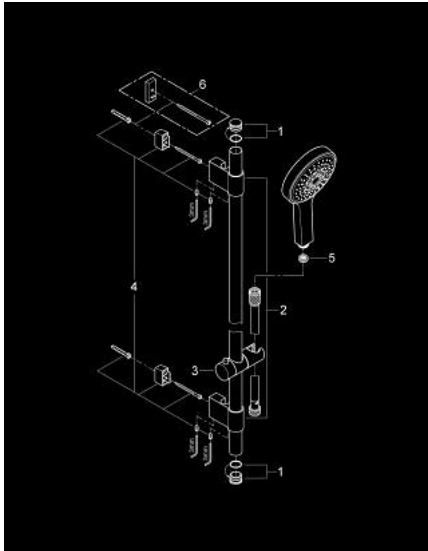

## 27 733 000 **POWER&SOUL COSMOPOLITAN 130 SHOWER RAIL SET 4+ SPRAYS**

### PRODUCT DESCRIPTION

- Colour: chrome
- consists of:
  - hand shower Power&Soul Cosmopolitan 130 (27 663 000)
  - shower rail, 900 mm (27 785)
  - with wall holders
  - shower hose Silverflex 1750 mm 1/2" x 1/2" (28 388)
- GROHE CoolTouch
- GROHE DreamSpray - perfect spray pattern
- GROHE LongLife finish
- GROHE FastFixation Plus adjustable distance between brackets for adaption to existing drilling holes
- GROHE SpeedClean - effortless limescale removal
- Inner WaterGuide - inner insulation for surface protection
- TwistStop - to prevent hose from twisting
- suitable for instantaneous heater
- minimum pressure 1,0 bar