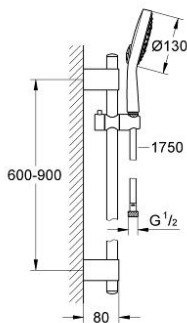

## 27 733 000 **POWER&SOUL COSMOPOLITAN 130 SHOWER RAIL SET 4+ SPRAYS**

### PRODUCT DESCRIPTION

- Colour: chrome
- consists of:
  - hand shower Power&Soul Cosmopolitan 130 (27 663 000)
  - shower rail, 900 mm (27 785)
  - with wall holders
  - shower hose Silverflex 1750 mm 1/2" x 1/2" (28 388)
- GROHE CoolTouch
- GROHE DreamSpray - perfect spray pattern
- GROHE LongLife finish
- GROHE FastFixation Plus adjustable distance between brackets for adaption to existing drilling holes
- GROHE SpeedClean - effortless limescale removal
- Inner WaterGuide - inner insulation for surface protection
- TwistStop - to prevent hose from twisting
- suitable for instantaneous heater
- minimum pressure 1,0 bar