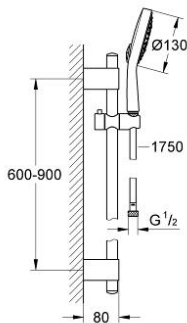

27 733 000 **POWER&SOUL COSMOPOLITAN 130 SHOWER RAIL SET 4+ SPRAYS**

PRODUCT DESCRIPTION

- Colour: chrome
- consisting of:
 - hand shower Power&Soul Cosmopolitan 130 (27 663 000)
 - shower rail, 900 mm (27 785)
 - with wall holders made of metal
 - shower hose Silverflex 1750 mm 1/2" x 1/2" (28 388)
 - GROHE CoolTouch
 - GROHE DreamSpray - perfect spray pattern
 - GROHE LongLife finish
 - GROHE FastFixation Plus adjustable distance between brackets for adaption to existing drilling holes
 - GROHE SpeedClean - effortless limescale removal
 - Inner WaterGuide - inner insulation for surface protection
 - TwistStop - to prevent hose from twisting
 - suitable for instantaneous heater
 - min. recommended pressure 1.0 bar

27 733 000 **POWER&SOUL COSMOPOLITAN 130 SHOWER RAIL SET 4+ SPRAYS**

SPARE PARTS, 3月 2011 – now

- 1: Cover cap (Spare part-nr. 45922000)
- 2: Shower rail holder (Spare part-nr. 0666700M)
- 3: Glide element (Spare part-nr. 48177000)
- 4: Fixing set (Spare part-nr. 45403000)
- 5: Dirt strainer (Spare part-nr. 0700200M)
- 6: Compensation disc (Spare part-nr. 45914XE0)*