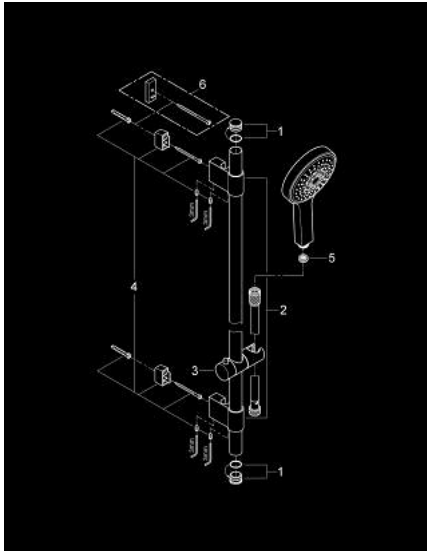

27 733 000 **POWER&SOUL COSMOPOLITAN 130 SHOWER RAIL SET 4+ SPRAYS**

PRODUCT DESCRIPTION

- Colour: chrome
- consisting of:
 - hand shower Power&Soul Cosmopolitan 130 (27 663 000)
 - shower rail, 900 mm (27 785)
 - with wall holders made of metal
 - shower hose Silverflex 1750 mm 1/2" x 1/2" (28 388)
 - GROHE CoolTouch
 - GROHE DreamSpray - perfect spray pattern
 - GROHE LongLife finish
 - GROHE FastFixation Plus adjustable distance between brackets for adaption to existing drilling holes
 - GROHE SpeedClean - effortless limescale removal
 - Inner WaterGuide - inner insulation for surface protection
 - TwistStop - to prevent hose from twisting
 - suitable for instantaneous heater
 - min. recommended pressure 1.0 bar

27 733 000 **POWER&SOUL COSMOPOLITAN 130 SHOWER RAIL SET 4+ SPRAYS**

SPARE PARTS, 3月 2011 – now

- 1: Cover cap (Spare part-nr. 45922000)
- 2: Shower rail holder (Spare part-nr. 0666700M)
- 3: Glide element (Spare part-nr. 48177000)
- 4: Fixing set (Spare part-nr. 45403000)
- 5: Dirt strainer (Spare part-nr. 0700200M)
- 6: Compensation disc (Spare part-nr. 45914XE0)*