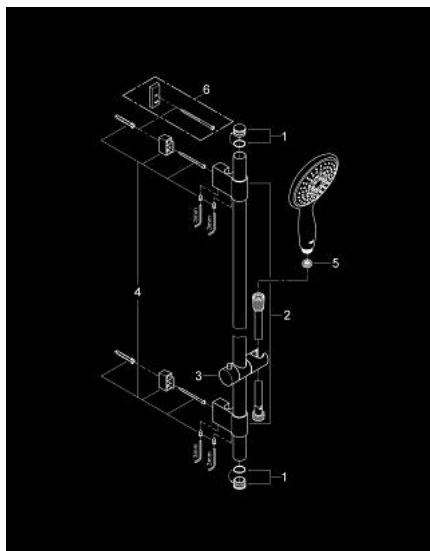

27 735 000 **POWER&SOUL 130 SHOWER RAIL SET 4+ SPRAYS**

PRODUCT DESCRIPTION

- Colour: chrome
- consists of:
 - hand shower Power&Soul 130 (27 672 000)
 - shower rail, 600 mm (27 784 000)
- with wall holders
- shower hose Silverflex 1750 mm 1/2" x 1/2" (28 388)
- GROHE DreamSpray - perfect spray pattern
- GROHE LongLife finish
- GROHE FastFixation Plus installation system
- GROHE FastFixation Plus adjustable distance between brackets for adaption to existing drilling holes
- GROHE SpeedClean - effortless limescale removal
- Inner WaterGuide - inner insulation for surface protection
- TwistStop - to prevent hose from twisting
- suitable for instantaneous heater
- minimum pressure 1,0 bar

27 735 000 **POWER&SOUL 130 SHOWER RAIL SET 4+ SPRAYS**

SPARE PARTS, March 2011 – now

- 1: Cap (Spare part-nr. 45922000)
- 2: Outlet shower holder (Spare part-nr. 0666700M)
- 3: Sliding piece (Spare part-nr. 48177000)
- 4: Fixing set (Spare part-nr. 45403000)
- 5: Dirt strainer (Spare part-nr. 0700200M)
- 6: Compensation disc (Spare part-nr. 45914XE0)*