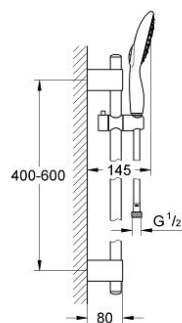

27 735 000 **POWER&SOUL 130 SHOWER RAIL SET 4+ SPRAYS**

PRODUCT DESCRIPTION

- Colour: chrome
- consists of:
 - hand shower Power&Soul 130 (27 672 000)
 - shower rail, 600 mm (27 784 000)
- with wall holders
- shower hose Silverflex 1750 mm 1/2" x 1/2" (28 388)
- GROHE DreamSpray - perfect spray pattern
- GROHE LongLife finish
- GROHE FastFixation Plus installation system
- GROHE FastFixation Plus adjustable distance between brackets for adaption to existing drilling holes
- GROHE SpeedClean - effortless limescale removal
- Inner WaterGuide - inner insulation for surface protection
- TwistStop - to prevent hose from twisting
- suitable for instantaneous heater
- minimum pressure 1,0 bar

27 735 000 **POWER&SOUL 130 SHOWER RAIL SET 4+ SPRAYS**

SPARE PARTS, March 2011 – now

- 1: Cap (Spare part-nr. 45922000)
- 2: Outlet shower holder (Spare part-nr. 0666700M)
- 3: Sliding piece (Spare part-nr. 48177000)
- 4: Fixing set (Spare part-nr. 45403000)
- 5: Dirt strainer (Spare part-nr. 0700200M)
- 6: Compensation disc (Spare part-nr. 45914XE0)*