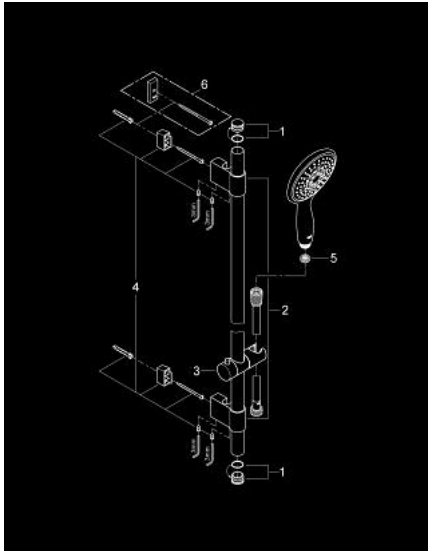

27 735 000 **POWER&SOUL 130 SHOWER RAIL SET 4+ SPRAYS**

PRODUCT DESCRIPTION

- Colour: chrome
- consisting of:
 - hand shower Power&Soul 130 (27 672 000)
 - shower rail, 600 mm (27 784 000)
 - with wall holders made of metal
 - shower hose Silverflex 1750 mm 1/2" x 1/2" (28 388)
 - GROHE DreamSpray - perfect spray pattern
 - GROHE LongLife finish
 - GROHE FastFixation Plus installation system
 - GROHE FastFixation Plus adjustable distance between brackets for adaption to existing drilling holes
 - GROHE SpeedClean - effortless limescale removal
 - Inner WaterGuide - inner insulation for surface protection
 - TwistStop - to prevent hose from twisting
 - suitable for instantaneous heater
 - min. recommended pressure 1.0 bar

27 735 000 **POWER&SOUL 130 SHOWER RAIL SET 4+ SPRAYS**

SPARE PARTS, 3月 2011 – now

- 1: Cover cap (Spare part-nr. 45922000)
- 2: Shower rail holder (Spare part-nr. 0666700M)
- 3: Glide element (Spare part-nr. 48177000)
- 4: Fixing set (Spare part-nr. 45403000)
- 5: Dirt strainer (Spare part-nr. 0700200M)
- 6: Compensation disc (Spare part-nr. 45914XE0)*