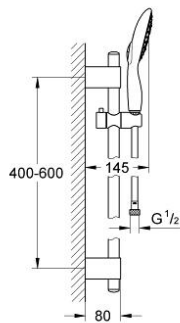

27 735 000 **POWER&SOUL 130 SHOWER RAIL SET 4+ SPRAYS**

PRODUCT DESCRIPTION

- Colour: chrome
- consisting of:
 - hand shower Power&Soul 130 (27 672 000)
 - shower rail, 600 mm (27 784 000)
 - with wall holders made of metal
 - shower hose Silverflex 1750 mm 1/2" x 1/2" (28 388)
 - GROHE DreamSpray - perfect spray pattern
 - GROHE LongLife finish
 - GROHE FastFixation Plus installation system
 - GROHE FastFixation Plus adjustable distance between brackets for adaption to existing drilling holes
 - GROHE SpeedClean - effortless limescale removal
 - Inner WaterGuide - inner insulation for surface protection
 - TwistStop - to prevent hose from twisting
 - suitable for instantaneous heater
 - min. recommended pressure 1.0 bar

27 735 000 **POWER&SOUL 130 SHOWER RAIL SET 4+ SPRAYS**

SPARE PARTS, 3月 2011 – now

- 1: Cover cap (Spare part-nr. 45922000)
- 2: Shower rail holder (Spare part-nr. 0666700M)
- 3: Glide element (Spare part-nr. 48177000)
- 4: Fixing set (Spare part-nr. 45403000)
- 5: Dirt strainer (Spare part-nr. 0700200M)
- 6: Compensation disc (Spare part-nr. 45914XE0)*