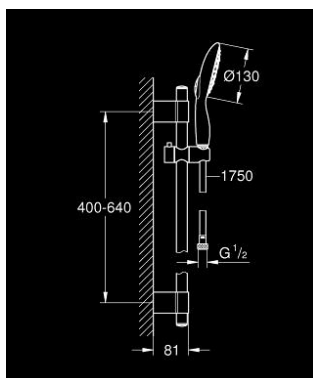

## 27 736 000 POWER&SOUL 130 SHOWER RAIL SET 4+ SPRAYS

### PRODUCT DESCRIPTION

- Colour: chrome
- consists of:
  - hand shower Power&Soul 130 (27 673 000)
  - shower rail, 600 mm (27 784 000)
  - with wall holders
  - shower hose Silverflex 1750 mm 1/2" x 1/2" (28 388)
  - GROHE EcoJoy 9.5 l/min flow limiter
  - GROHE DreamSpray - perfect spray pattern
  - GROHE LongLife finish
  - GROHE FastFixation Plus adjustable distance between brackets for adaption to existing drilling holes
  - GROHE SpeedClean - effortless limescale removal
  - Inner WaterGuide - inner insulation for surface protection
  - TwistStop - to prevent hose from twisting
  - suitable for instantaneous heater
  - minimum pressure 1,0 bar

## 27 736 000 **POWER&SOUL 130 SHOWER RAIL SET 4+ SPRAYS**

**SPARE PARTS**, October 2016 – now

- 1: Cap (Spare part-nr. 45922000)
  - 2: Sliding piece (Spare part-nr. 48177000)
  - 3: Outlet shower holder (Spare part-nr. 48333000)
  - 4: Dirt strainer (Spare part-nr. 0700200M)
  - 5: Compensation disc (Spare part-nr. 45914XE0)\*
- \* Optional accessories