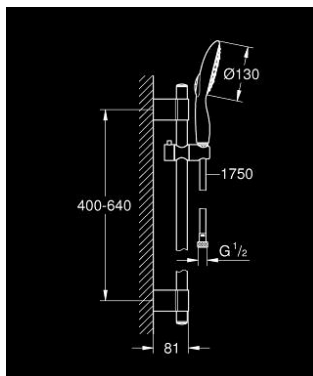

27 736 000 POWER&SOUL 130 SHOWER RAIL SET 4+ SPRAYS

PRODUCT DESCRIPTION

- Colour: chrome
- consists of:
 - hand shower Power&Soul 130 (27 673 000)
 - shower rail, 600 mm (27 784 000)
- with wall holders
- shower hose Silverflex 1750 mm 1/2" x 1/2" (28 388)
- 9.5 l/min flow limiter
- GROHE DreamSpray - perfect spray pattern
- GROHE LongLife finish
- GROHE FastFixation Plus adjustable distance between brackets for adaption to existing drilling holes
- GROHE SpeedClean - effortless limescale removal
- Inner WaterGuide - inner insulation for surface protection
- TwistStop - to prevent hose from twisting
- suitable for instantaneous heater
- minimum pressure 1,0 bar

27 736 000 **POWER&SOUL 130 SHOWER RAIL SET 4+ SPRAYS**

SPARE PARTS, October 2016 – now

- 1: Cap (Spare part-nr. 45922000)
 - 2: Sliding piece (Spare part-nr. 48177000)
 - 3: Outlet shower holder (Spare part-nr. 48333000)
 - 4: Dirt strainer (Spare part-nr. 0700200M)
 - 5: Compensation disc (Spare part-nr. 45914XE0)*
- * Optional accessories