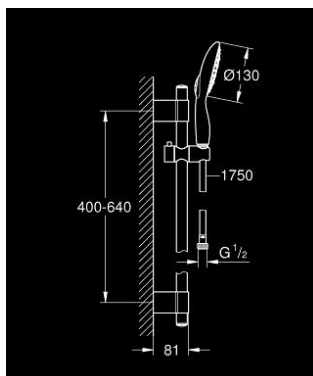

## 27 736 000 **POWER&SOUL 130 SHOWER RAIL SET 4+ SPRAYS**

### PRODUCT DESCRIPTION

- Colour: chrome
- consisting of:
  - hand shower Power&Soul 130 (27 673 000)
  - shower rail, 600 mm (27 784 000)
  - with wall holders made of metal
  - shower hose Silverflex 1750 mm 1/2" x 1/2" (28 388)
  - GROHE EcoJoy 9.5 l/min flow limiter
  - GROHE DreamSpray - perfect spray pattern
  - GROHE LongLife finish
  - GROHE FastFixation Plus adjustable distance between brackets for adaption to existing drilling holes
  - GROHE SpeedClean - effortless limescale removal
  - Inner WaterGuide - inner insulation for surface protection
  - TwistStop - to prevent hose from twisting
  - suitable for instantaneous heater
  - min. recommended pressure 1.0 bar