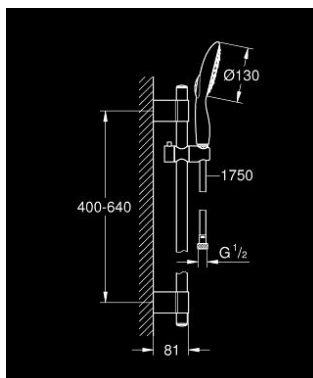

27 736 000 **POWER&SOUL 130 SHOWER RAIL SET 4+ SPRAYS**

PRODUCT DESCRIPTION

- Colour: chrome
- consisting of:
 - hand shower Power&Soul 130 (27 673 000)
 - shower rail, 600 mm (27 784 000)
 - with wall holders made of metal
 - shower hose Silverflex 1750 mm 1/2" x 1/2" (28 388)
 - 9.5 l/min flow limiter
 - GROHE DreamSpray - perfect spray pattern
 - GROHE LongLife finish
 - GROHE FastFixation Plus adjustable distance between brackets for adaption to existing drilling holes
 - GROHE SpeedClean - effortless limescale removal
 - Inner WaterGuide - inner insulation for surface protection
 - TwistStop - to prevent hose from twisting
 - suitable for instantaneous heater
 - min. recommended pressure 1.0 bar

27 736 000 **POWER&SOUL 130 SHOWER RAIL SET 4+ SPRAYS**

SPARE PARTS, 10月 2016 – now

- 1: Cover cap (Spare part-nr. 45922000)
- 2: Glide element (Spare part-nr. 48177000)
- 3: Shower rail holder (Spare part-nr. 48333000)
- 4: Dirt strainer (Spare part-nr. 0700200M)
- 5: Compensation disc (Spare part-nr. 45914XE0)*