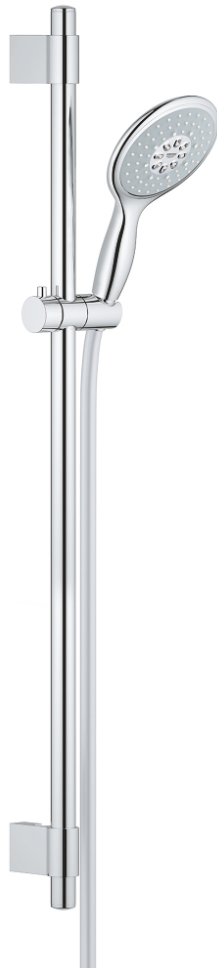

27 737 000 **POWER&SOUL 130 SHOWER RAIL SET 4+ SPRAYS**

PRODUCT DESCRIPTION

- Colour: chrome
- consists of:
 - hand shower Power&Soul 130 (27 672 000)
 - shower rail, 900 mm (27 785)
 - with wall holders
 - shower hose Silverflex 1750 mm 1/2" x 1/2" (28 388)
- GROHE CoolTouch
- GROHE DreamSpray - perfect spray pattern
- GROHE FastFixation Plus adjustable distance between brackets for adaption to existing drilling holes
- GROHE LongLife finish
- GROHE SpeedClean - effortless limescale removal
- Inner WaterGuide - inner insulation for surface protection
- TwistStop - to prevent hose from twisting
- suitable for instantaneous heater
- minimum pressure 1,0 bar

27 737 000 **POWER&SOUL 130 SHOWER RAIL SET 4+ SPRAYS**

SPARE PARTS, March 2011 – now

- 1: Cap (Spare part-nr. 45922000)
- 2: Outlet shower holder (Spare part-nr. 0666700M)
- 3: Sliding piece (Spare part-nr. 48177000)
- 4: Fixing set (Spare part-nr. 45403000)
- 5: Dirt strainer (Spare part-nr. 0700200M)
- 6: Compensation disc (Spare part-nr. 45914XE0)*