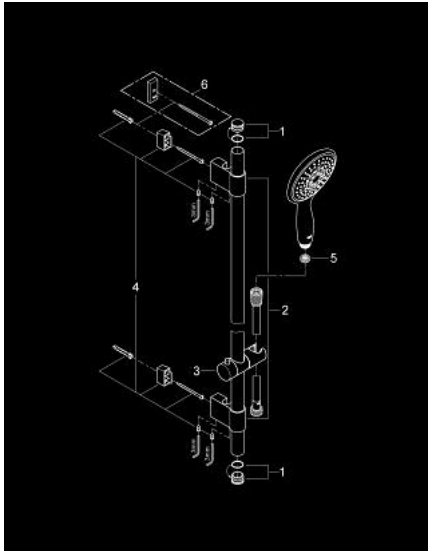

27 737 000 **POWER&SOUL 130 SHOWER RAIL SET 4+ SPRAYS**

PRODUCT DESCRIPTION

- Colour: chrome
- consists of:
 - hand shower Power&Soul 130 (27 672 000)
 - shower rail, 900 mm (27 785)
 - with wall holders
 - shower hose Silverflex 1750 mm 1/2" x 1/2" (28 388)
- GROHE CoolTouch
- GROHE DreamSpray - perfect spray pattern
- GROHE FastFixation Plus adjustable distance between brackets for adaption to existing drilling holes
- GROHE LongLife finish
- GROHE SpeedClean - effortless limescale removal
- Inner WaterGuide - inner insulation for surface protection
- TwistStop - to prevent hose from twisting
- suitable for instantaneous heater
- minimum pressure 1,0 bar

27 737 000 **POWER&SOUL 130 SHOWER RAIL SET 4+ SPRAYS**

SPARE PARTS, March 2011 – now

- 1: Cap (Spare part-nr. 45922000)
- 2: Outlet shower holder (Spare part-nr. 0666700M)
- 3: Sliding piece (Spare part-nr. 48177000)
- 4: Fixing set (Spare part-nr. 45403000)
- 5: Dirt strainer (Spare part-nr. 0700200M)
- 6: Compensation disc (Spare part-nr. 45914XE0)*