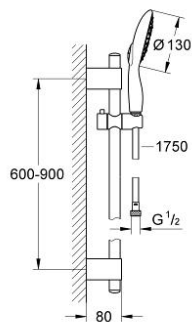

27 737 000 **POWER&SOUL 130 SHOWER RAIL SET 4+ SPRAYS**

PRODUCT DESCRIPTION

- Colour: chrome
- consists of:
 - hand shower Power&Soul 130 (27 672 000)
 - shower rail, 900 mm (27 785)
 - with wall holders
 - shower hose Silverflex 1750 mm 1/2" x 1/2" (28 388)
- GROHE CoolTouch
- GROHE DreamSpray - perfect spray pattern
- GROHE FastFixation Plus adjustable distance between brackets for adaption to existing drilling holes
- GROHE LongLife finish
- GROHE SpeedClean - effortless limescale removal
- Inner WaterGuide - inner insulation for surface protection
- TwistStop - to prevent hose from twisting
- suitable for instantaneous heater
- minimum pressure 1,0 bar

27 737 000 **POWER&SOUL 130 SHOWER RAIL SET 4+ SPRAYS**

SPARE PARTS, March 2011 – now

- 1: Cap (Spare part-nr. 45922000)
- 2: Outlet shower holder (Spare part-nr. 0666700M)
- 3: Sliding piece (Spare part-nr. 48177000)
- 4: Fixing set (Spare part-nr. 45403000)
- 5: Dirt strainer (Spare part-nr. 0700200M)
- 6: Compensation disc (Spare part-nr. 45914XE0)*