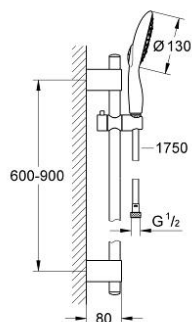

27 737 000 **POWER&SOUL 130 SHOWER RAIL SET 4+ SPRAYS**

PRODUCT DESCRIPTION

- Colour: chrome
- consisting of:
 - hand shower Power&Soul 130 (27 672 000)
 - shower rail, 900 mm (27 785)
 - with wall holders made of metal
 - shower hose Silverflex 1750 mm 1/2" x 1/2" (28 388)
 - GROHE CoolTouch
 - GROHE DreamSpray - perfect spray pattern
 - GROHE FastFixation Plus adjustable distance between brackets for adaption to existing drilling holes
 - GROHE LongLife finish
 - GROHE SpeedClean - effortless limescale removal
 - Inner WaterGuide - inner insulation for surface protection
 - TwistStop - to prevent hose from twisting
 - suitable for instantaneous heater
 - min. recommended pressure 1.0 bar

27 737 000 POWER&SOUL 130 SHOWER RAIL SET 4+ SPRAYS

SPARE PARTS, 3月 2011 – now

- 1: Cover cap (Spare part-nr. 45922000)
- 2: Shower rail holder (Spare part-nr. 0666700M)
- 3: Glide element (Spare part-nr. 48177000)
- 4: Fixing set (Spare part-nr. 45403000)
- 5: Dirt strainer (Spare part-nr. 0700200M)
- 6: Compensation disc (Spare part-nr. 45914XE0)*