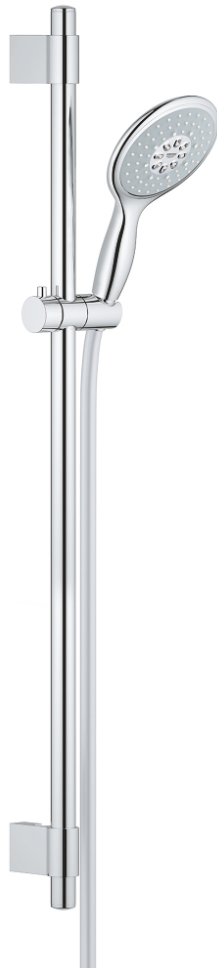

27 737 000 **POWER&SOUL 130 SHOWER RAIL SET 4+ SPRAYS**

PRODUCT DESCRIPTION

- Colour: chrome
- consisting of:
 - hand shower Power&Soul 130 (27 672 000)
 - shower rail, 900 mm (27 785)
 - with wall holders made of metal
 - shower hose Silverflex 1750 mm 1/2" x 1/2" (28 388)
 - GROHE CoolTouch
 - GROHE DreamSpray - perfect spray pattern
 - GROHE FastFixation Plus adjustable distance between brackets for adaption to existing drilling holes
 - GROHE LongLife finish
 - GROHE SpeedClean - effortless limescale removal
 - Inner WaterGuide - inner insulation for surface protection
 - TwistStop - to prevent hose from twisting
 - suitable for instantaneous heater
 - min. recommended pressure 1.0 bar

27 737 000 POWER&SOUL 130 SHOWER RAIL SET 4+ SPRAYS

SPARE PARTS, 3月 2011 – now

- 1: Cover cap (Spare part-nr. 45922000)
- 2: Shower rail holder (Spare part-nr. 0666700M)
- 3: Glide element (Spare part-nr. 48177000)
- 4: Fixing set (Spare part-nr. 45403000)
- 5: Dirt strainer (Spare part-nr. 0700200M)
- 6: Compensation disc (Spare part-nr. 45914XE0)*