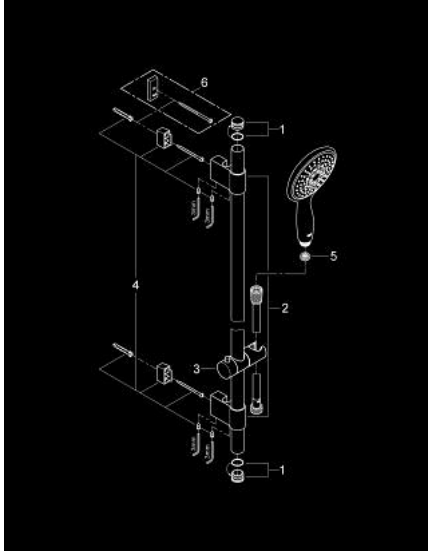

27 737 000 **POWER&SOUL 130 SHOWER RAIL SET 4+ SPRAYS**

PRODUCT DESCRIPTION

- Colour: chrome
- consisting of:
 - hand shower Power&Soul 130 (27 672 000)
 - shower rail, 900 mm (27 785)
 - with wall holders made of metal
 - shower hose Silverflex 1750 mm 1/2" x 1/2" (28 388)
 - GROHE CoolTouch
 - GROHE DreamSpray - perfect spray pattern
 - GROHE FastFixation Plus adjustable distance between brackets for adaption to existing drilling holes
 - GROHE LongLife finish
 - GROHE SpeedClean - effortless limescale removal
 - Inner WaterGuide - inner insulation for surface protection
 - TwistStop - to prevent hose from twisting
 - suitable for instantaneous heater
 - min. recommended pressure 1.0 bar

27 737 000 POWER&SOUL 130 SHOWER RAIL SET 4+ SPRAYS

SPARE PARTS, 3月 2011 – now

- 1: Cover cap (Spare part-nr. 45922000)
- 2: Shower rail holder (Spare part-nr. 0666700M)
- 3: Glide element (Spare part-nr. 48177000)
- 4: Fixing set (Spare part-nr. 45403000)
- 5: Dirt strainer (Spare part-nr. 0700200M)
- 6: Compensation disc (Spare part-nr. 45914XE0)*