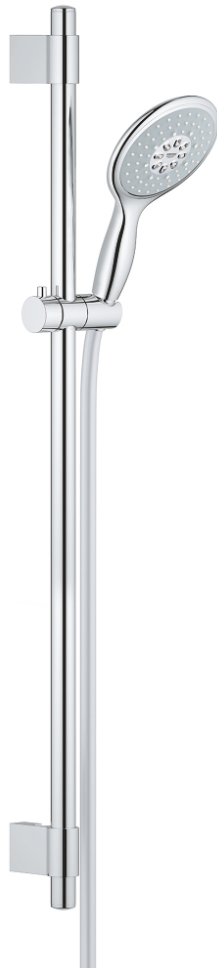

27 738 000 **POWER&SOUL 130 SHOWER RAIL SET 4+ SPRAYS**

PRODUCT DESCRIPTION

- Colour: chrome
- consists of:
 - hand shower Power&Soul 130 (27 673 000)
 - shower rail, 900 mm (27 785)
 - with wall holders
 - shower hose Silverflex 1750 mm 1/2" x 1/2" (28 388)
 - GROHE EcoJoy 9,5 l/min flow limiter
 - GROHE DreamSpray - perfect spray pattern
 - GROHE LongLife finish
 - GROHE FastFixation Plus adjustable distance between brackets for adaption to existing drilling holes
 - GROHE SpeedClean - effortless limescale removal
 - Inner WaterGuide - inner insulation for surface protection
 - TwistStop - to prevent hose from twisting
 - suitable for instantaneous heater
 - minimum pressure 1,0 bar

27 738 000 POWER&SOUL 130 SHOWER RAIL SET 4+ SPRAYS

SPARE PARTS, March 2011 – now

- 1: Cap (Spare part-nr. 45922000)
 - 2: Sliding piece (Spare part-nr. 48177000)
 - 3: Outlet shower holder (Spare part-nr. 48333000)
 - 4: Dirt strainer (Spare part-nr. 0700200M)
 - 5: Compensation disc (Spare part-nr. 45914XE0)*
- * Optional accessories