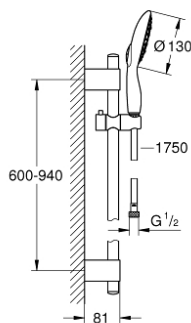

27 738 000 **POWER&SOUL 130 SHOWER RAIL SET 4+ SPRAYS**

PRODUCT DESCRIPTION

- Colour: chrome
- consists of:
 - hand shower Power&Soul 130 (27 673 000)
 - shower rail, 900 mm (27 785)
 - with wall holders
 - shower hose Silverflex 1750 mm 1/2" x 1/2" (28 388)
 - GROHE EcoJoy 9,5 l/min flow limiter
 - GROHE DreamSpray - perfect spray pattern
 - GROHE LongLife finish
 - GROHE FastFixation Plus adjustable distance between brackets for adaption to existing drilling holes
 - GROHE SpeedClean - effortless limescale removal
 - Inner WaterGuide - inner insulation for surface protection
 - TwistStop - to prevent hose from twisting
 - suitable for instantaneous heater
 - minimum pressure 1,0 bar

27 738 000 POWER&SOUL 130 SHOWER RAIL SET 4+ SPRAYS

SPARE PARTS, March 2011 – now

- 1: Cap (Spare part-nr. 45922000)
 - 2: Sliding piece (Spare part-nr. 48177000)
 - 3: Outlet shower holder (Spare part-nr. 48333000)
 - 4: Dirt strainer (Spare part-nr. 0700200M)
 - 5: Compensation disc (Spare part-nr. 45914XE0)*
- * Optional accessories