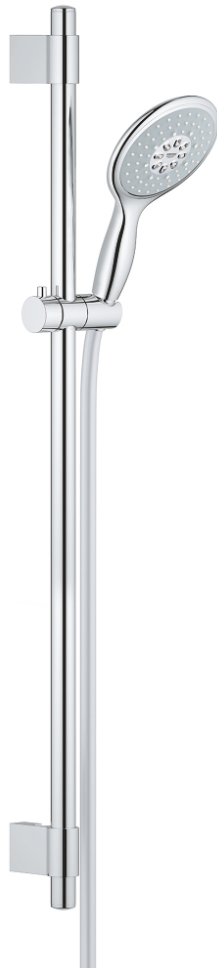

27 738 000 **POWER&SOUL 130 SHOWER RAIL SET 4+ SPRAYS**

PRODUCT DESCRIPTION

- Colour: chrome
- consists of:
 - hand shower Power&Soul 130 (27 673 000)
 - shower rail, 900 mm (27 785)
 - with wall holders
 - shower hose Silverflex 1750 mm 1/2" x 1/2" (28 388)
 - 9.5 l/min flow limiter
 - GROHE DreamSpray - perfect spray pattern
 - GROHE LongLife finish
 - GROHE FastFixation Plus adjustable distance between brackets for adaption to existing drilling holes
 - GROHE SpeedClean - effortless limescale removal
 - Inner WaterGuide - inner insulation for surface protection
 - TwistStop - to prevent hose from twisting
 - suitable for instantaneous heater
 - minimum pressure 1,0 bar

27 738 000 **POWER&SOUL 130 SHOWER RAIL SET 4+ SPRAYS**

SPARE PARTS, March 2011 – now

- 1: Cap (Spare part-nr. 45922000)
 - 2: Sliding piece (Spare part-nr. 48177000)
 - 3: Outlet shower holder (Spare part-nr. 48333000)
 - 4: Dirt strainer (Spare part-nr. 0700200M)
 - 5: Compensation disc (Spare part-nr. 45914XE0)*
- * Optional accessories