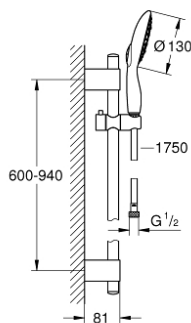

27 738 000 **POWER&SOUL 130 SHOWER RAIL SET 4+ SPRAYS**

PRODUCT DESCRIPTION

- Colour: chrome
- consists of:
 - hand shower Power&Soul 130 (27 673 000)
 - shower rail, 900 mm (27 785)
 - with wall holders
 - shower hose Silverflex 1750 mm 1/2" x 1/2" (28 388)
 - 9.5 l/min flow limiter
 - GROHE DreamSpray - perfect spray pattern
 - GROHE LongLife finish
 - GROHE FastFixation Plus adjustable distance between brackets for adaption to existing drilling holes
 - GROHE SpeedClean - effortless limescale removal
 - Inner WaterGuide - inner insulation for surface protection
 - TwistStop - to prevent hose from twisting
 - suitable for instantaneous heater
 - minimum pressure 1,0 bar

27 738 000 **POWER&SOUL 130 SHOWER RAIL SET 4+ SPRAYS**

SPARE PARTS, March 2011 – now

- 1: Cap (Spare part-nr. 45922000)
 - 2: Sliding piece (Spare part-nr. 48177000)
 - 3: Outlet shower holder (Spare part-nr. 48333000)
 - 4: Dirt strainer (Spare part-nr. 0700200M)
 - 5: Compensation disc (Spare part-nr. 45914XE0)*
- * Optional accessories