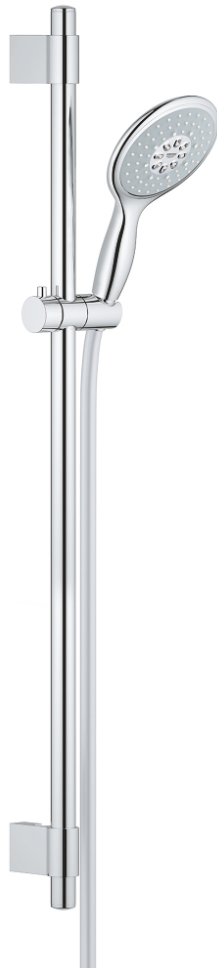

## 27 738 000 **POWER&SOUL 130 SHOWER RAIL SET 4+ SPRAYS**

### PRODUCT DESCRIPTION

- Colour: chrome
- consisting of:
  - hand shower Power&Soul 130 (27 673 000)
  - shower rail, 900 mm (27 785)
  - with wall holders made of metal
  - shower hose Silverflex 1750 mm 1/2" x 1/2" (28 388)
  - 9.5 l/min flow limiter
  - GROHE DreamSpray - perfect spray pattern
  - GROHE LongLife finish
  - GROHE FastFixation Plus adjustable distance between brackets for adaption to existing drilling holes
  - GROHE SpeedClean - effortless limescale removal
  - Inner WaterGuide - inner insulation for surface protection
  - TwistStop - to prevent hose from twisting
  - suitable for instantaneous heater
  - min. recommended pressure 1.0 bar

### SPARE PARTS, 3月 2011 – now

- 1: Cover cap (Spare part-nr. 45922000)
- 2: Glide element (Spare part-nr. 48177000)
- 3: Shower rail holder (Spare part-nr. 48333000)
- 4: Dirt strainer (Spare part-nr. 0700200M)
- 5: Compensation disc (Spare part-nr. 45914XE0)\*