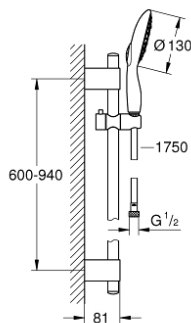

27 738 000 **POWER&SOUL 130 SHOWER RAIL SET 4+ SPRAYS**

PRODUCT DESCRIPTION

- Colour: chrome
- consisting of:
 - hand shower Power&Soul 130 (27 673 000)
 - shower rail, 900 mm (27 785)
 - with wall holders made of metal
 - shower hose Silverflex 1750 mm 1/2" x 1/2" (28 388)
 - GROHE EcoJoy 9.5 l/min flow limiter
 - GROHE DreamSpray - perfect spray pattern
 - GROHE LongLife finish
 - GROHE FastFixation Plus adjustable distance between brackets for adaption to existing drilling holes
 - GROHE SpeedClean - effortless limescale removal
 - Inner WaterGuide - inner insulation for surface protection
 - TwistStop - to prevent hose from twisting
 - suitable for instantaneous heater
 - min. recommended pressure 1.0 bar

27 738 000 **POWER&SOUL 130 SHOWER RAIL SET 4+ SPRAYS**

SPARE PARTS, 3月 2011 – now

- 1: Cover cap (Spare part-nr. 45922000)
- 2: Glide element (Spare part-nr. 48177000)
- 3: Shower rail holder (Spare part-nr. 48333000)
- 4: Dirt strainer (Spare part-nr. 0700200M)
- 5: Compensation disc (Spare part-nr. 45914XE0)*