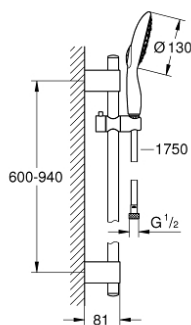

## 27 738 000 **POWER&SOUL 130 SHOWER RAIL SET 4+ SPRAYS**

### PRODUCT DESCRIPTION

- Colour: chrome
- consisting of:
  - hand shower Power&Soul 130 (27 673 000)
  - shower rail, 900 mm (27 785)
  - with wall holders made of metal
  - shower hose Silverflex 1750 mm 1/2" x 1/2" (28 388)
  - 9.5 l/min flow limiter
  - GROHE DreamSpray - perfect spray pattern
  - GROHE LongLife finish
  - GROHE FastFixation Plus adjustable distance between brackets for adaption to existing drilling holes
  - GROHE SpeedClean - effortless limescale removal
  - Inner WaterGuide - inner insulation for surface protection
  - TwistStop - to prevent hose from twisting
  - suitable for instantaneous heater
  - min. recommended pressure 1.0 bar