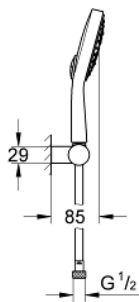

27 741 000 **POWER&SOUL COSMOPOLITAN 130 WALL HOLDER SET 4+ SPRAYS**

PRODUCT DESCRIPTION

- Colour: chrome
- consists of:
 - hand shower Power&Soul Cosmopolitan 130 (27 664 000)
 - wall shower holder, adjustable (27 055)
 - shower hose Silverflex 1750 mm 1/2" x 1/2" (28 388)
- 9.5 l/min flow limiter
- GROHE DreamSpray - perfect spray pattern
- GROHE LongLife finish
- GROHE SpeedClean - effortless limescale removal
- Inner WaterGuide - inner insulation for surface protection
- TwistStop - to prevent hose from twisting
- suitable for instantaneous heater
- minimum pressure 1,0 bar

27 741 000 **POWER&SOUL COSMOPOLITAN 130 WALL HOLDER SET 4+ SPRAYS**

SPARE PARTS, March 2011 – now

1: Dirt strainer (Spare part-nr. 0700200M)