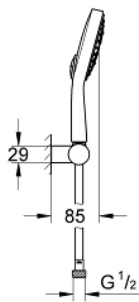

## 27 741 000 **POWER&SOUL COSMOPOLITAN 130 WALL HOLDER SET 4+ SPRAYS**

### PRODUCT DESCRIPTION

- Colour: chrome
- consisting of:
  - hand shower Power&Soul Cosmopolitan 130 (27 664 000)
  - wall shower holder, adjustable (27 055)
  - shower hose Silverflex 1750 mm 1/2" x 1/2" (28 388)
- 9.5 l/min flow limiter
- GROHE DreamSpray - perfect spray pattern
- GROHE LongLife finish
- GROHE SpeedClean - effortless limescale removal
- Inner WaterGuide - inner insulation for surface protection
- TwistStop - to prevent hose from twisting
- suitable for instantaneous heater
- min. recommended pressure 1.0 bar