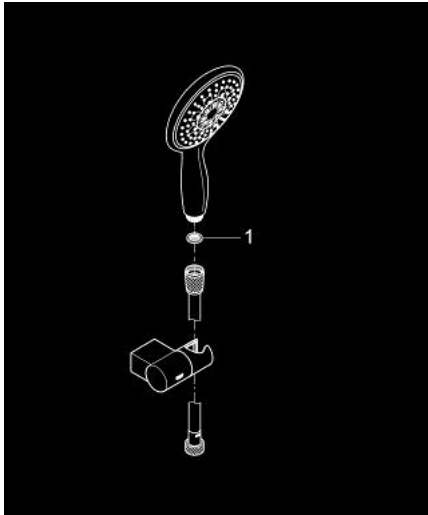

27 742 000 **POWER&SOUL 130 WALL HOLDER SET 4+ SPRAYS**

PRODUCT DESCRIPTION

- Colour: chrome
- consists of:
 - hand shower Power&Soul 130 (27 673 000)
 - wall shower holder, adjustable (27 055)
 - shower hose Silverflex 1750 mm 1/2" x 1/2" (28 388)
- 9.5 l/min flow limiter
- GROHE DreamSpray - perfect spray pattern
- GROHE LongLife finish
- GROHE SpeedClean - effortless limescale removal
- Inner WaterGuide - inner insulation for surface protection
- TwistStop - to prevent hose from twisting
- suitable for instantaneous heater
- minimum pressure 1,0 bar

27 742 000 **POWER&SOUL 130 WALL HOLDER SET 4+ SPRAYS**

SPARE PARTS, March 2011 – now

1: Dirt strainer (Spare part-nr. 0700200M)