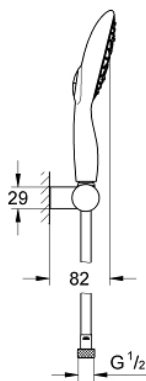

27 742 000 **POWER&SOUL 130 WALL HOLDER SET 4+ SPRAYS**

PRODUCT DESCRIPTION

- Colour: chrome
- consists of:
 - hand shower Power&Soul 130 (27 673 000)
 - wall shower holder, adjustable (27 055)
 - shower hose Silverflex 1750 mm 1/2" x 1/2" (28 388)
- 9.5 l/min flow limiter
- GROHE DreamSpray - perfect spray pattern
- GROHE LongLife finish
- GROHE SpeedClean - effortless limescale removal
- Inner WaterGuide - inner insulation for surface protection
- TwistStop - to prevent hose from twisting
- suitable for instantaneous heater
- minimum pressure 1,0 bar

27 742 000 **POWER&SOUL 130 WALL HOLDER SET 4+ SPRAYS**

SPARE PARTS, March 2011 – now

1: Dirt strainer (Spare part-nr. 0700200M)