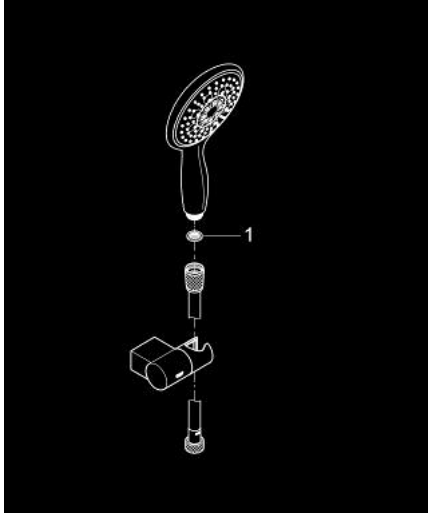

27 742 000 **POWER&SOUL 130 WALL HOLDER SET 4+ SPRAYS**

SPARE PARTS, 3月 2011 – now

1: Dirt strainer (Spare part-nr. 0700200M)