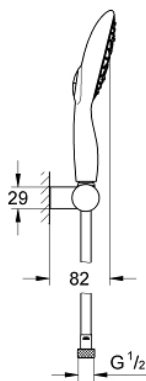

## 27 742 000 **POWER&SOUL 130 WALL HOLDER SET 4+ SPRAYS**

### PRODUCT DESCRIPTION

- Colour: chrome
- consisting of:
  - hand shower Power&Soul 130 (27 673 000)
  - wall shower holder, adjustable (27 055)
  - shower hose Silverflex 1750 mm 1/2" x 1/2" (28 388)
  - GROHE EcoJoy 9.5 l/min flow limiter
  - GROHE DreamSpray - perfect spray pattern
  - GROHE LongLife finish
  - GROHE SpeedClean - effortless limescale removal
  - Inner WaterGuide - inner insulation for surface protection
  - TwistStop - to prevent hose from twisting
  - suitable for instantaneous heater
  - min. recommended pressure 1.0 bar

27 742 000 **POWER&SOUL 130 WALL HOLDER SET 4+ SPRAYS**

**SPARE PARTS**, 3月 2011 – now

1: Dirt strainer (Spare part-nr. 0700200M)