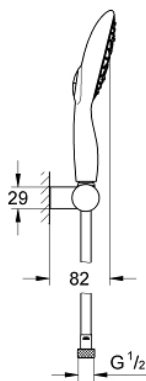

27 742 000 **POWER&SOUL 130 WALL HOLDER SET 4+ SPRAYS**

PRODUCT DESCRIPTION

- Colour: chrome
- consisting of:
 - hand shower Power&Soul 130 (27 673 000)
 - wall shower holder, adjustable (27 055)
 - shower hose Silverflex 1750 mm 1/2" x 1/2" (28 388)
- 9.5 l/min flow limiter
- GROHE DreamSpray - perfect spray pattern
- GROHE LongLife finish
- GROHE SpeedClean - effortless limescale removal
- Inner WaterGuide - inner insulation for surface protection
- TwistStop - to prevent hose from twisting
- suitable for instantaneous heater
- min. recommended pressure 1.0 bar

27 742 000 **POWER&SOUL 130 WALL HOLDER SET 4+ SPRAYS**

SPARE PARTS, 3月 2011 – now

1: Dirt strainer (Spare part-nr. 0700200M)