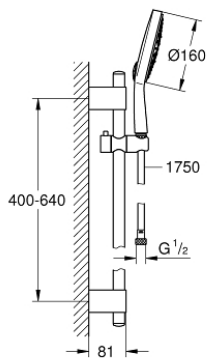

27 743 000 **POWER&SOUL COSMOPOLITAN 160 SHOWER RAIL SET 4+ SPRAYS**

PRODUCT DESCRIPTION

- Colour: chrome
- consists of:
 - hand shower Power&Soul Cosmopolitan 160 (27 667 000)
 - shower rail, 600 mm (27 784 000)
 - with wall holders
 - shower hose Silverflex 1750 mm 1/2" x 1/2" (28 388)
 - GROHE DreamSpray - perfect spray pattern
 - GROHE LongLife finish
 - GROHE FastFixation Plus installation system
 - GROHE FastFixation Plus adjustable distance between brackets for adaption to existing drilling holes
 - GROHE SpeedClean - effortless limescale removal
 - Inner WaterGuide - inner insulation for surface protection
 - TwistStop - to prevent hose from twisting
 - suitable for instantaneous heater
 - minimum pressure 1,0 bar

27 743 000 **POWER&SOUL COSMOPOLITAN 160 SHOWER RAIL SET 4+ SPRAYS**

SPARE PARTS, April 2011 – now

- 1: Cap (Spare part-nr. 45922000)
- 2: Outlet shower holder (Spare part-nr. 0666700M)
- 3: Sliding piece (Spare part-nr. 48177000)
- 4: Fixing set (Spare part-nr. 45403000)
- 5: Dirt strainer (Spare part-nr. 0700200M)
- 6: Compensation disc (Spare part-nr. 45914XE0)*