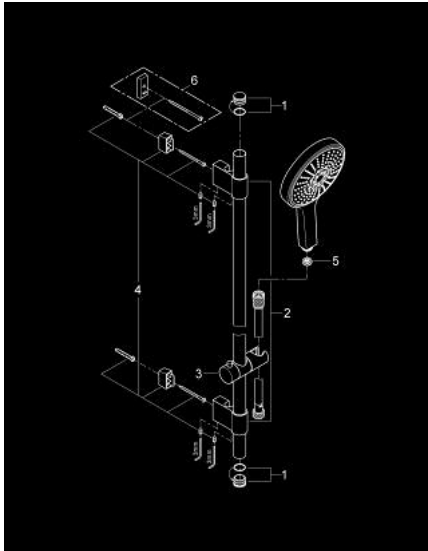

27 743 000 **POWER&SOUL COSMOPOLITAN 160 SHOWER RAIL SET 4+ SPRAYS**

PRODUCT DESCRIPTION

- Colour: chrome
- consists of:
 - hand shower Power&Soul Cosmopolitan 160 (27 667 000)
 - shower rail, 600 mm (27 784 000)
 - with wall holders
 - shower hose Silverflex 1750 mm 1/2" x 1/2" (28 388)
 - GROHE DreamSpray - perfect spray pattern
 - GROHE LongLife finish
 - GROHE FastFixation Plus installation system
 - GROHE FastFixation Plus adjustable distance between brackets for adaption to existing drilling holes
 - GROHE SpeedClean - effortless limescale removal
 - Inner WaterGuide - inner insulation for surface protection
 - TwistStop - to prevent hose from twisting
 - suitable for instantaneous heater
 - minimum pressure 1,0 bar

27 743 000 **POWER&SOUL COSMOPOLITAN 160 SHOWER RAIL SET 4+ SPRAYS**

SPARE PARTS, April 2011 – now

- 1: Cap (Spare part-nr. 45922000)
- 2: Outlet shower holder (Spare part-nr. 0666700M)
- 3: Sliding piece (Spare part-nr. 48177000)
- 4: Fixing set (Spare part-nr. 45403000)
- 5: Dirt strainer (Spare part-nr. 0700200M)
- 6: Compensation disc (Spare part-nr. 45914XE0)*