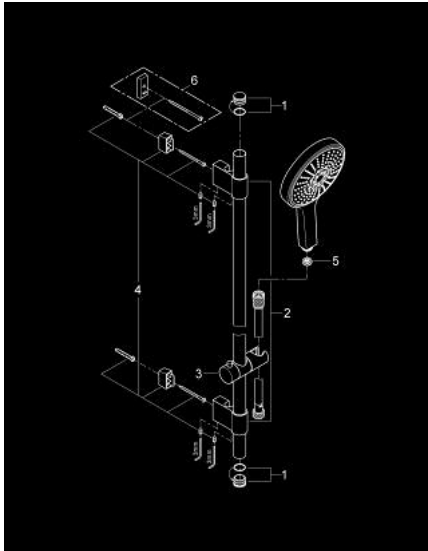

27 743 000 **POWER&SOUL COSMOPOLITAN 160 SHOWER RAIL SET 4+ SPRAYS**

PRODUCT DESCRIPTION

- Colour: chrome
- consisting of:
 - hand shower Power&Soul Cosmopolitan 160 (27 667 000)
 - shower rail, 600 mm (27 784 000)
 - with wall holders made of metal
 - shower hose Silverflex 1750 mm 1/2" x 1/2" (28 388)
 - GROHE DreamSpray - perfect spray pattern
 - GROHE LongLife finish
 - GROHE FastFixation Plus installation system
 - GROHE FastFixation Plus adjustable distance between brackets for adaption to existing drilling holes
 - GROHE SpeedClean - effortless limescale removal
 - Inner WaterGuide - inner insulation for surface protection
 - TwistStop - to prevent hose from twisting
 - suitable for instantaneous heater
 - min. recommended pressure 1.0 bar

27 743 000 **POWER&SOUL COSMOPOLITAN 160 SHOWER RAIL SET 4+ SPRAYS**

SPARE PARTS, 4月 2011 – now

- 1: Cover cap (Spare part-nr. 45922000)
- 2: Shower rail holder (Spare part-nr. 0666700M)
- 3: Glide element (Spare part-nr. 48177000)
- 4: Fixing set (Spare part-nr. 45403000)
- 5: Dirt strainer (Spare part-nr. 0700200M)
- 6: Compensation disc (Spare part-nr. 45914XE0)*