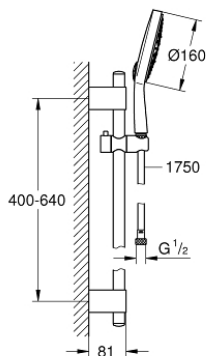

27 743 000 **POWER&SOUL COSMOPOLITAN 160 SHOWER RAIL SET 4+ SPRAYS**

PRODUCT DESCRIPTION

- Colour: chrome
- consisting of:
 - hand shower Power&Soul Cosmopolitan 160 (27 667 000)
 - shower rail, 600 mm (27 784 000)
 - with wall holders made of metal
 - shower hose Silverflex 1750 mm 1/2" x 1/2" (28 388)
 - GROHE DreamSpray - perfect spray pattern
 - GROHE LongLife finish
 - GROHE FastFixation Plus installation system
 - GROHE FastFixation Plus adjustable distance between brackets for adaption to existing drilling holes
 - GROHE SpeedClean - effortless limescale removal
 - Inner WaterGuide - inner insulation for surface protection
 - TwistStop - to prevent hose from twisting
 - suitable for instantaneous heater
 - min. recommended pressure 1.0 bar

27 743 000 **POWER&SOUL COSMOPOLITAN 160 SHOWER RAIL SET 4+ SPRAYS**

SPARE PARTS, 4月 2011 – now

- 1: Cover cap (Spare part-nr. 45922000)
- 2: Shower rail holder (Spare part-nr. 0666700M)
- 3: Glide element (Spare part-nr. 48177000)
- 4: Fixing set (Spare part-nr. 45403000)
- 5: Dirt strainer (Spare part-nr. 0700200M)
- 6: Compensation disc (Spare part-nr. 45914XE0)*