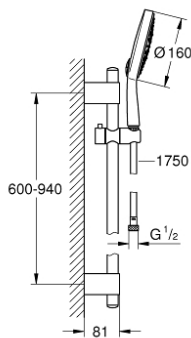

## 27 745 000 **POWER&SOUL COSMOPOLITAN 160 SHOWER RAIL SET 4+ SPRAYS**

### PRODUCT DESCRIPTION

- Colour: chrome
- consists of:
  - hand shower Power&Soul Cosmopolitan 160 (27 667 000)
  - shower rail, 900 mm (27 785)
  - with wall holders
  - shower hose Silverflex 1750 mm 1/2" x 1/2" (28 388)
- GROHE CoolTouch
- GROHE DreamSpray - perfect spray pattern
- GROHE LongLife finish
- GROHE FastFixation (adjustable distance between wall shower holders for adaption to existing drillings)
- GROHE FastFixation Plus adjustable distance between brackets for adaption to existing drilling holes
- GROHE SpeedClean - effortless limescale removal
- Inner WaterGuide - inner insulation for surface protection
- TwistStop - to prevent hose from twisting
- suitable for instantaneous heater
- minimum pressure 1,0 bar