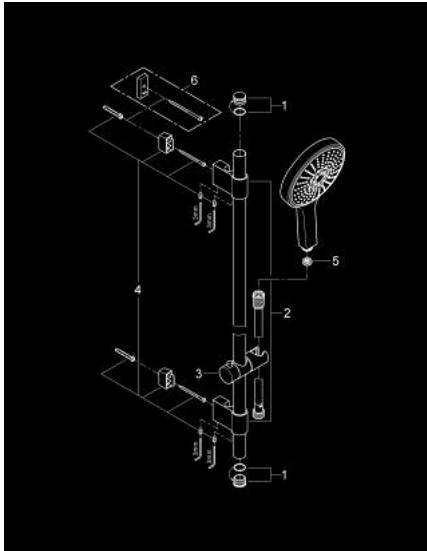

## 27 745 000 **POWER&SOUL COSMOPOLITAN 160 SHOWER RAIL SET 4+ SPRAYS**

### PRODUCT DESCRIPTION

- Colour: chrome
- consists of:
  - hand shower Power&Soul Cosmopolitan 160 (27 667 000)
  - shower rail, 900 mm (27 785)
  - with wall holders
  - shower hose Silverflex 1750 mm 1/2" x 1/2" (28 388)
- GROHE CoolTouch
- GROHE DreamSpray - perfect spray pattern
- GROHE LongLife finish
- GROHE FastFixation (adjustable distance between wall shower holders for adaption to existing drillings)
- GROHE FastFixation Plus adjustable distance between brackets for adaption to existing drilling holes
- GROHE SpeedClean - effortless limescale removal
- Inner WaterGuide - inner insulation for surface protection
- TwistStop - to prevent hose from twisting
- suitable for instantaneous heater
- minimum pressure 1,0 bar