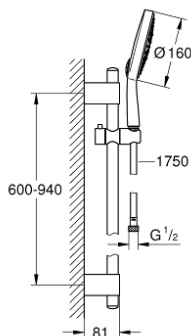

27 745 000 **POWER&SOUL COSMOPOLITAN 160 SHOWER RAIL SET 4+ SPRAYS**

PRODUCT DESCRIPTION

- Colour: chrome
- consisting of:
 - hand shower Power&Soul Cosmopolitan 160 (27 667 000)
 - shower rail, 900 mm (27 785)
 - with wall holders made of metal
 - shower hose Silverflex 1750 mm 1/2" x 1/2" (28 388)
 - GROHE CoolTouch
 - GROHE DreamSpray - perfect spray pattern
 - GROHE LongLife finish
 - GROHE FastFixation Plus (adjustable distance between wall shower holders for adaption to existing drillings)
 - GROHE FastFixation Plus adjustable distance between brackets for adaption to existing drilling holes
 - GROHE SpeedClean - effortless limescale removal
 - Inner WaterGuide - inner insulation for surface protection
 - TwistStop - to prevent hose from twisting
 - suitable for instantaneous heater
 - min. recommended pressure 1.0 bar

27 745 000 **POWER&SOUL COSMOPOLITAN 160 SHOWER RAIL SET 4+ SPRAYS**

SPARE PARTS, 4月 2011 – now

- 1: Cover cap (Spare part-nr. 45922000)
- 2: Shower rail holder (Spare part-nr. 0666700M)
- 3: Glide element (Spare part-nr. 48177000)
- 4: Fixing set (Spare part-nr. 45403000)
- 5: Dirt strainer (Spare part-nr. 0700200M)
- 6: Compensation disc (Spare part-nr. 45914XE0)*