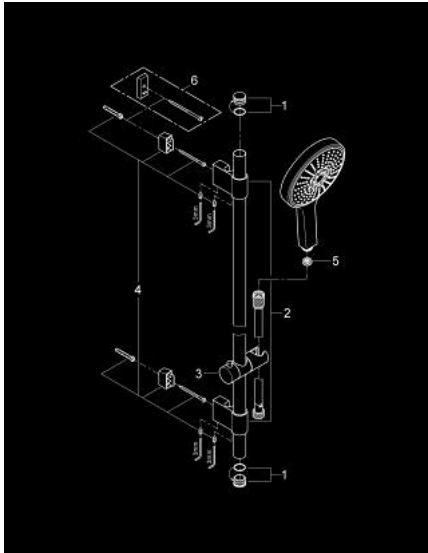

27 745 000 **POWER&SOUL COSMOPOLITAN 160 SHOWER RAIL SET 4+ SPRAYS**

PRODUCT DESCRIPTION

- Colour: chrome
- consisting of:
 - hand shower Power&Soul Cosmopolitan 160 (27 667 000)
 - shower rail, 900 mm (27 785)
 - with wall holders made of metal
 - shower hose Silverflex 1750 mm 1/2" x 1/2" (28 388)
 - GROHE CoolTouch
 - GROHE DreamSpray - perfect spray pattern
 - GROHE LongLife finish
 - GROHE FastFixation Plus (adjustable distance between wall shower holders for adaption to existing drillings)
 - GROHE FastFixation Plus adjustable distance between brackets for adaption to existing drilling holes
 - GROHE SpeedClean - effortless limescale removal
 - Inner WaterGuide - inner insulation for surface protection
 - TwistStop - to prevent hose from twisting
 - suitable for instantaneous heater
 - min. recommended pressure 1.0 bar

27 745 000 **POWER&SOUL COSMOPOLITAN 160 SHOWER RAIL SET 4+ SPRAYS**

SPARE PARTS, 4月 2011 – now

- 1: Cover cap (Spare part-nr. 45922000)
- 2: Shower rail holder (Spare part-nr. 0666700M)
- 3: Glide element (Spare part-nr. 48177000)
- 4: Fixing set (Spare part-nr. 45403000)
- 5: Dirt strainer (Spare part-nr. 0700200M)
- 6: Compensation disc (Spare part-nr. 45914XE0)*