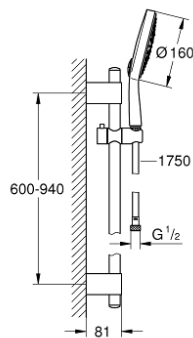

## 27 746 000 **POWER&SOUL COSMOPOLITAN 160 SHOWER RAIL SET 4+ SPRAYS**

### PRODUCT DESCRIPTION

- Colour: chrome
- consists of:
  - hand shower Power&Soul Cosmopolitan 160 (27 668 000)
  - shower rail, 900 mm (27 785)
  - with wall holders
  - shower hose Silverflex 1750 mm 1/2" x 1/2" (28 388)
  - 9.5 l/min flow limiter
  - GROHE CoolTouch
  - GROHE DreamSpray - perfect spray pattern
  - GROHE LongLife finish
  - GROHE FastFixation Plus adjustable distance between brackets for adaption to existing drilling holes
  - GROHE SpeedClean - effortless limescale removal
  - Inner WaterGuide - inner insulation for surface protection
  - TwistStop - to prevent hose from twisting
  - suitable for instantaneous heater
  - minimum pressure 1,0 bar

## 27 746 000 **POWER&SOUL COSMOPOLITAN 160 SHOWER RAIL SET 4+ SPRAYS**

**SPARE PARTS**, October 2016 – now

- 1: Cap (Spare part-nr. 45922000)
  - 2: Sliding piece (Spare part-nr. 48177000)
  - 3: Outlet shower holder (Spare part-nr. 48333000)
  - 4: Dirt strainer (Spare part-nr. 0700200M)
  - 5: Compensation disc (Spare part-nr. 45914XE0)\*
- \* Optional accessories