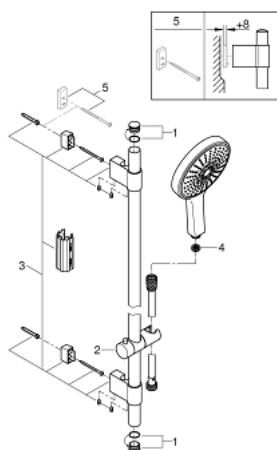

27 746 000 **POWER&SOUL COSMOPOLITAN 160 SHOWER RAIL SET 4+ SPRAYS**

PRODUCT DESCRIPTION

- Colour: chrome
- consists of:
 - hand shower Power&Soul Cosmopolitan 160 (27 668 000)
 - shower rail, 900 mm (27 785)
 - with wall holders
 - shower hose Silverflex 1750 mm 1/2" x 1/2" (28 388)
 - GROHE EcoJoy 9.5 l/min flow limiter
 - GROHE CoolTouch
 - GROHE DreamSpray - perfect spray pattern
 - GROHE LongLife finish
 - GROHE FastFixation Plus adjustable distance between brackets for adaption to existing drilling holes
 - GROHE SpeedClean - effortless limescale removal
 - Inner WaterGuide - inner insulation for surface protection
 - TwistStop - to prevent hose from twisting
 - suitable for instantaneous heater
 - minimum pressure 1,0 bar

27 746 000 **POWER&SOUL COSMOPOLITAN 160 SHOWER RAIL SET 4+ SPRAYS**

SPARE PARTS, October 2016 – now

- 1: Cap (Spare part-nr. 45922000)
 - 2: Sliding piece (Spare part-nr. 48177000)
 - 3: Outlet shower holder (Spare part-nr. 48333000)
 - 4: Dirt strainer (Spare part-nr. 0700200M)
 - 5: Compensation disc (Spare part-nr. 45914XE0)*
- * Optional accessories