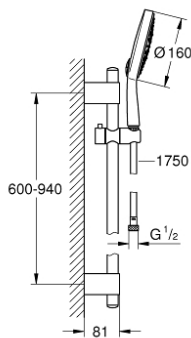

27 746 000 **POWER&SOUL COSMOPOLITAN 160 SHOWER RAIL SET 4+ SPRAYS**

PRODUCT DESCRIPTION

- Colour: chrome
- consists of:
 - hand shower Power&Soul Cosmopolitan 160 (27 668 000)
 - shower rail, 900 mm (27 785)
 - with wall holders
 - shower hose Silverflex 1750 mm 1/2" x 1/2" (28 388)
 - GROHE EcoJoy 9.5 l/min flow limiter
 - GROHE CoolTouch
 - GROHE DreamSpray - perfect spray pattern
 - GROHE LongLife finish
 - GROHE FastFixation Plus adjustable distance between brackets for adaption to existing drilling holes
 - GROHE SpeedClean - effortless limescale removal
 - Inner WaterGuide - inner insulation for surface protection
 - TwistStop - to prevent hose from twisting
 - suitable for instantaneous heater
 - minimum pressure 1,0 bar

27 746 000 **POWER&SOUL COSMOPOLITAN 160 SHOWER RAIL SET 4+ SPRAYS**

SPARE PARTS, October 2016 – now

- 1: Cap (Spare part-nr. 45922000)
 - 2: Sliding piece (Spare part-nr. 48177000)
 - 3: Outlet shower holder (Spare part-nr. 48333000)
 - 4: Dirt strainer (Spare part-nr. 0700200M)
 - 5: Compensation disc (Spare part-nr. 45914XE0)*
- * Optional accessories