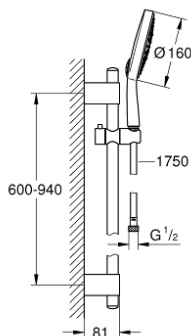

27 746 000 **POWER&SOUL COSMOPOLITAN 160 SHOWER RAIL SET 4+ SPRAYS**

PRODUCT DESCRIPTION

- Colour: chrome
- consisting of:
 - hand shower Power&Soul Cosmopolitan 160 (27 668 000)
 - shower rail, 900 mm (27 785)
 - with wall holders made of metal
 - shower hose Silverflex 1750 mm 1/2" x 1/2" (28 388)
 - 9.5 l/min flow limiter
 - GROHE CoolTouch
 - GROHE DreamSpray - perfect spray pattern
 - GROHE LongLife finish
 - GROHE FastFixation Plus adjustable distance between brackets for adaption to existing drilling holes
 - GROHE SpeedClean - effortless limescale removal
 - Inner WaterGuide - inner insulation for surface protection
 - TwistStop - to prevent hose from twisting
- suitable for instantaneous heater
- min. recommended pressure 1.0 bar

27 746 000 **POWER&SOUL COSMOPOLITAN 160 SHOWER RAIL SET 4+ SPRAYS**

SPARE PARTS, 10月 2016 – now

- 1: Cover cap (Spare part-nr. 45922000)
- 2: Glide element (Spare part-nr. 48177000)
- 3: Shower rail holder (Spare part-nr. 48333000)
- 4: Dirt strainer (Spare part-nr. 0700200M)
- 5: Compensation disc (Spare part-nr. 45914XE0)*