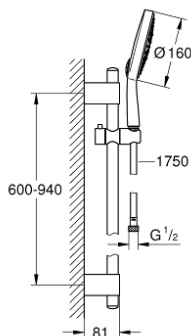

## 27 746 000 **POWER&SOUL COSMOPOLITAN 160 SHOWER RAIL SET 4+ SPRAYS**

### PRODUCT DESCRIPTION

- Colour: chrome
- consisting of:
  - hand shower Power&Soul Cosmopolitan 160 (27 668 000)
  - shower rail, 900 mm (27 785)
  - with wall holders made of metal
  - shower hose Silverflex 1750 mm 1/2" x 1/2" (28 388)
  - GROHE EcoJoy 9.5 l/min flow limiter
  - GROHE CoolTouch
  - GROHE DreamSpray - perfect spray pattern
  - GROHE LongLife finish
  - GROHE FastFixation Plus adjustable distance between brackets for adaption to existing drilling holes
  - GROHE SpeedClean - effortless limescale removal
  - Inner WaterGuide - inner insulation for surface protection
  - TwistStop - to prevent hose from twisting
- suitable for instantaneous heater
- min. recommended pressure 1.0 bar