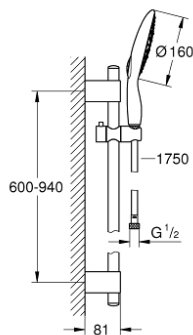

## 27 749 000 **POWER&SOUL 160 SHOWER RAIL SET 4+ SPRAYS**

### PRODUCT DESCRIPTION

- Colour: chrome
- consists of:
  - hand shower Power&Soul 160 (27 674 000)
  - shower rail, 900 mm (27 785)
  - with wall holders
  - shower hose Silverflex 1750 mm 1/2" x 1/2" (28 388)
- GROHE CoolTouch
- GROHE DreamSpray - perfect spray pattern
- GROHE LongLife finish
- GROHE FastFixation Plus adjustable distance between brackets for adaption to existing drilling holes
- GROHE SpeedClean - effortless limescale removal
- Inner WaterGuide - inner insulation for surface protection
- TwistStop - to prevent hose from twisting
- suitable for instantaneous heater
- minimum pressure 1,0 bar