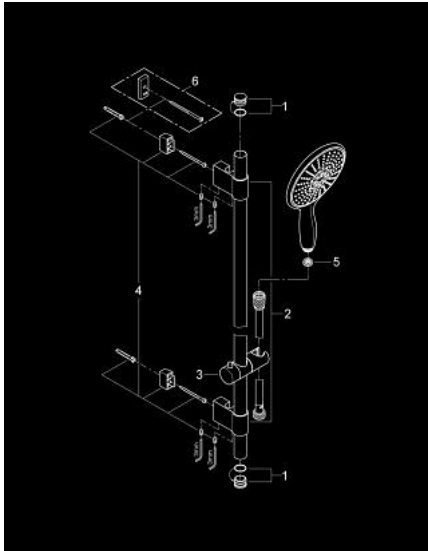

## 27 749 000 **POWER&SOUL 160 SHOWER RAIL SET 4+ SPRAYS**

### PRODUCT DESCRIPTION

- Colour: chrome
- consists of:
  - hand shower Power&Soul 160 (27 674 000)
  - shower rail, 900 mm (27 785)
  - with wall holders
  - shower hose Silverflex 1750 mm 1/2" x 1/2" (28 388)
- GROHE CoolTouch
- GROHE DreamSpray - perfect spray pattern
- GROHE LongLife finish
- GROHE FastFixation Plus adjustable distance between brackets for adaption to existing drilling holes
- GROHE SpeedClean - effortless limescale removal
- Inner WaterGuide - inner insulation for surface protection
- TwistStop - to prevent hose from twisting
- suitable for instantaneous heater
- minimum pressure 1,0 bar