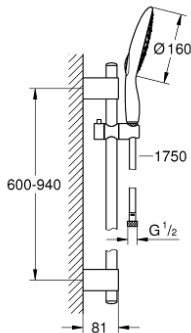

27 749 000 **POWER&SOUL 160 SHOWER RAIL SET 4+ SPRAYS**

PRODUCT DESCRIPTION

- Colour: chrome
- consisting of:
 - hand shower Power&Soul 160 (27 674 000)
 - shower rail, 900 mm (27 785)
 - with wall holders made of metal
 - shower hose Silverflex 1750 mm 1/2" x 1/2" (28 388)
 - GROHE CoolTouch
 - GROHE DreamSpray - perfect spray pattern
 - GROHE LongLife finish
 - GROHE FastFixation Plus adjustable distance between brackets for adaption to existing drilling holes
 - GROHE SpeedClean - effortless limescale removal
 - Inner WaterGuide - inner insulation for surface protection
 - TwistStop - to prevent hose from twisting
 - suitable for instantaneous heater
 - min. recommended pressure 1.0 bar

27 749 000 **POWER&SOUL 160 SHOWER RAIL SET 4+ SPRAYS**

SPARE PARTS, 4月 2011 – now

- 1: Cover cap (Spare part-nr. 45922000)
- 2: Shower rail holder (Spare part-nr. 0666700M)
- 3: Glide element (Spare part-nr. 48177000)
- 4: Fixing set (Spare part-nr. 45403000)
- 5: Dirt strainer (Spare part-nr. 0700200M)
- 6: Compensation disc (Spare part-nr. 45914XE0)*