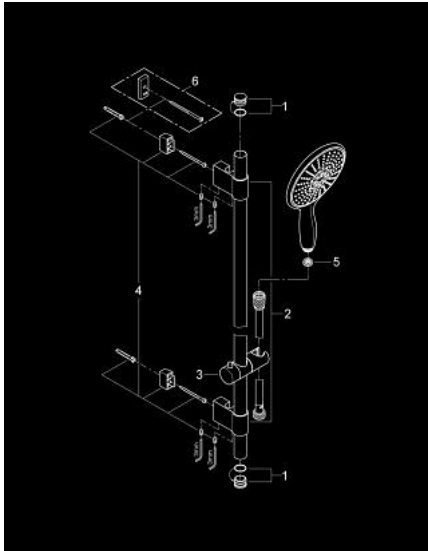

27 749 000 **POWER&SOUL 160 SHOWER RAIL SET 4+ SPRAYS**

PRODUCT DESCRIPTION

- Colour: chrome
- consisting of:
 - hand shower Power&Soul 160 (27 674 000)
 - shower rail, 900 mm (27 785)
 - with wall holders made of metal
 - shower hose Silverflex 1750 mm 1/2" x 1/2" (28 388)
 - GROHE CoolTouch
 - GROHE DreamSpray - perfect spray pattern
 - GROHE LongLife finish
 - GROHE FastFixation Plus adjustable distance between brackets for adaption to existing drilling holes
 - GROHE SpeedClean - effortless limescale removal
 - Inner WaterGuide - inner insulation for surface protection
 - TwistStop - to prevent hose from twisting
 - suitable for instantaneous heater
 - min. recommended pressure 1.0 bar

27 749 000 **POWER&SOUL 160 SHOWER RAIL SET 4+ SPRAYS**

SPARE PARTS, 4月 2011 – now

- 1: Cover cap (Spare part-nr. 45922000)
- 2: Shower rail holder (Spare part-nr. 0666700M)
- 3: Glide element (Spare part-nr. 48177000)
- 4: Fixing set (Spare part-nr. 45403000)
- 5: Dirt strainer (Spare part-nr. 0700200M)
- 6: Compensation disc (Spare part-nr. 45914XE0)*