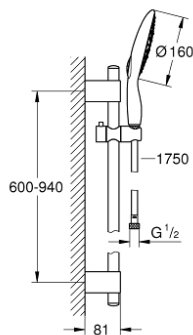

27 750 000 **POWER&SOUL 160 SHOWER RAIL SET 4+ SPRAYS**

PRODUCT DESCRIPTION

- Colour: chrome
- consists of:
 - hand shower Power&Soul 160 (27 675 000)
 - shower rail, 900 mm (27 785)
 - with wall holders
 - shower hose Silverflex 1750 mm 1/2" x 1/2" (28 388)
 - 9.5 l/min flow limiter
 - GROHE DreamSpray - perfect spray pattern
 - GROHE LongLife finish
 - GROHE FastFixation Plus adjustable distance between brackets for adaption to existing drilling holes
 - GROHE SpeedClean - effortless limescale removal
 - Inner WaterGuide - inner insulation for surface protection
 - TwistStop - to prevent hose from twisting
 - suitable for instantaneous heater
 - minimum pressure 1,0 bar

27 750 000 **POWER&SOUL 160 SHOWER RAIL SET 4+ SPRAYS**

SPARE PARTS, October 2016 – now

- 1: Cap (Spare part-nr. 45922000)
 - 2: Sliding piece (Spare part-nr. 48177000)
 - 3: Outlet shower holder (Spare part-nr. 48333000)
 - 4: Dirt strainer (Spare part-nr. 0700200M)
 - 5: Compensation disc (Spare part-nr. 45914XE0)*
- * Optional accessories