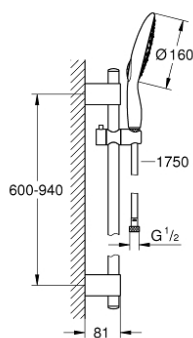

## 27 750 000 **POWER&SOUL 160 SHOWER RAIL SET 4+ SPRAYS**

### PRODUCT DESCRIPTION

- Colour: chrome
- consists of:
  - hand shower Power&Soul 160 (27 675 000)
  - shower rail, 900 mm (27 785)
  - with wall holders
  - shower hose Silverflex 1750 mm 1/2" x 1/2" (28 388)
  - GROHE EcoJoy 9.5 l/min flow limiter
  - GROHE DreamSpray - perfect spray pattern
  - GROHE LongLife finish
  - GROHE FastFixation Plus adjustable distance between brackets for adaption to existing drilling holes
  - GROHE SpeedClean - effortless limescale removal
  - Inner WaterGuide - inner insulation for surface protection
  - TwistStop - to prevent hose from twisting
  - suitable for instantaneous heater
  - minimum pressure 1,0 bar

## 27 750 000 **POWER&SOUL 160 SHOWER RAIL SET 4+ SPRAYS**

**SPARE PARTS**, October 2016 – now

- 1: Cap (Spare part-nr. 45922000)
  - 2: Sliding piece (Spare part-nr. 48177000)
  - 3: Outlet shower holder (Spare part-nr. 48333000)
  - 4: Dirt strainer (Spare part-nr. 0700200M)
  - 5: Compensation disc (Spare part-nr. 45914XE0)\*
- \* Optional accessories