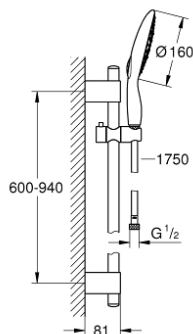

## 27 750 000 **POWER&SOUL 160 SHOWER RAIL SET 4+ SPRAYS**

### PRODUCT DESCRIPTION

- Colour: chrome
- consisting of:
  - hand shower Power&Soul 160 (27 675 000)
  - shower rail, 900 mm (27 785)
  - with wall holders made of metal
  - shower hose Silverflex 1750 mm 1/2" x 1/2" (28 388)
  - 9.5 l/min flow limiter
  - GROHE DreamSpray - perfect spray pattern
  - GROHE LongLife finish
  - GROHE FastFixation Plus adjustable distance between brackets for adaption to existing drilling holes
  - GROHE SpeedClean - effortless limescale removal
  - Inner WaterGuide - inner insulation for surface protection
  - TwistStop - to prevent hose from twisting
  - suitable for instantaneous heater
  - min. recommended pressure 1.0 bar