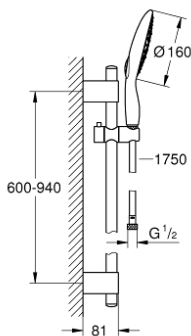

## 27 750 000 **POWER&SOUL 160 SHOWER RAIL SET 4+ SPRAYS**

### PRODUCT DESCRIPTION

- Colour: chrome
- consisting of:
  - hand shower Power&Soul 160 (27 675 000)
  - shower rail, 900 mm (27 785)
  - with wall holders made of metal
  - shower hose Silverflex 1750 mm 1/2" x 1/2" (28 388)
  - GROHE EcoJoy 9.5 l/min flow limiter
  - GROHE DreamSpray - perfect spray pattern
  - GROHE LongLife finish
  - GROHE FastFixation Plus adjustable distance between brackets for adaption to existing drilling holes
  - GROHE SpeedClean - effortless limescale removal
  - Inner WaterGuide - inner insulation for surface protection
  - TwistStop - to prevent hose from twisting
  - suitable for instantaneous heater
  - min. recommended pressure 1.0 bar