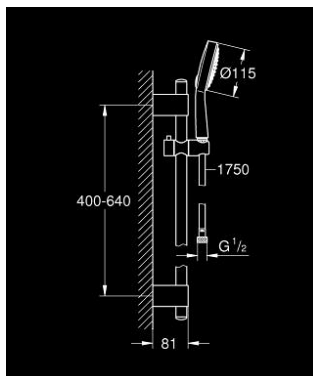

27 753 000 **POWER&SOUL COSMOPOLITAN 115 SHOWER RAIL SET 2 SPRAYS**

PRODUCT DESCRIPTION

- Colour: chrome
- consists of:
 - hand shower Power&Soul Cosmopolitan 115 (27 661 000)
 - shower rail, 600 mm (27 784 000)
 - with wall holders
 - shower hose Silverflex 1750 mm 1/2" x 1/2" (28 388)
- GROHE DreamSpray - perfect spray pattern
- GROHE LongLife finish
- GROHE FastFixation Plus adjustable distance between brackets for adaption to existing drilling holes
- GROHE SpeedClean - effortless limescale removal
- Inner WaterGuide - inner insulation for surface protection
- TwistStop - to prevent hose from twisting
- suitable for instantaneous heater
- minimum pressure 1,0 bar

27 753 000 **POWER&SOUL COSMOPOLITAN 115 SHOWER RAIL SET 2 SPRAYS**

SPARE PARTS, November 2016 – now

- 1: Cap (Spare part-nr. 45922000)
 - 2: Sliding piece (Spare part-nr. 48177000)
 - 3: Outlet shower holder (Spare part-nr. 48333000)
 - 4: Dirt strainer (Spare part-nr. 0700200M)
 - 5: Compensation disc (Spare part-nr. 45914XE0)*
- * Optional accessories