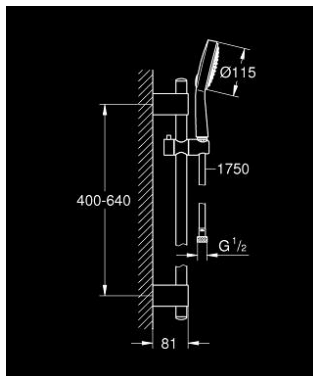

27 753 000 **POWER&SOUL COSMOPOLITAN 115 SHOWER RAIL SET 2 SPRAYS**

PRODUCT DESCRIPTION

- Colour: chrome
- consisting of:
 - hand shower Power&Soul Cosmopolitan 115 (27 661 000)
 - shower rail, 600 mm (27 784 000)
 - with wall holders made of metal
 - shower hose Silverflex 1750 mm 1/2" x 1/2" (28 388)
 - GROHE DreamSpray - perfect spray pattern
 - GROHE LongLife finish
 - GROHE FastFixation Plus adjustable distance between brackets for adaption to existing drilling holes
 - GROHE SpeedClean - effortless limescale removal
 - Inner WaterGuide - inner insulation for surface protection
 - TwistStop - to prevent hose from twisting
 - suitable for instantaneous heater
 - min. recommended pressure 1.0 bar

27 753 000 **POWER&SOUL COSMOPOLITAN 115 SHOWER RAIL SET 2 SPRAYS**

SPARE PARTS, 11月 2016 – now

- 1: Cover cap (Spare part-nr. 45922000)
- 2: Glide element (Spare part-nr. 48177000)
- 3: Shower rail holder (Spare part-nr. 48333000)
- 4: Dirt strainer (Spare part-nr. 0700200M)
- 5: Compensation disc (Spare part-nr. 45914XE0)*