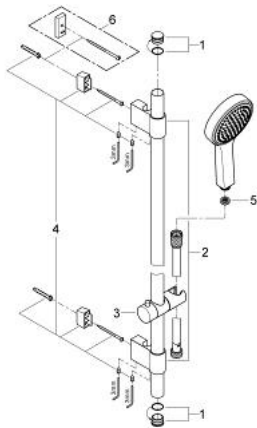

## 27 754 000 **POWER&SOUL COSMOPOLITAN 115 SHOWER RAIL SET 2 SPRAYS**

### PRODUCT DESCRIPTION

- Colour: chrome
- consists of:
  - hand shower Power&Soul Cosmopolitan 115 (27 661 000)
  - GROHE EcoJoy - less water, perfect flow
  - shower rail, 600 mm (27 784 000)
- with wall holders
- GROHE FastFixation Plus installation system
- shower hose Silverflex 1750 mm 1/2" x 1/2" (28 388)
- TwistStop - to prevent hose from twisting
- GROHE DreamSpray - perfect spray pattern
- GROHE CoolTouch
- GROHE LongLife finish
- GROHE SpeedClean - effortless limescale removal
- Inner WaterGuide - inner insulation for surface protection
- 9,5 l/min. flow limiter
- suitable for instantaneous heater
- minimum pressure 1,0 bar

### **SPARE PARTS**, April 2011 – now

- 1: Cap (Spare part-nr. 45922000)
- 2: Outlet shower holder (Spare part-nr. 0666700M)
- 3: Sliding piece (Spare part-nr. 48177000)
- 4: Fixing set (Spare part-nr. 45403000)
- 5: Dirt strainer (Spare part-nr. 0700200M)
- 6: Compensation disc (Spare part-nr. 45914XE0)\*