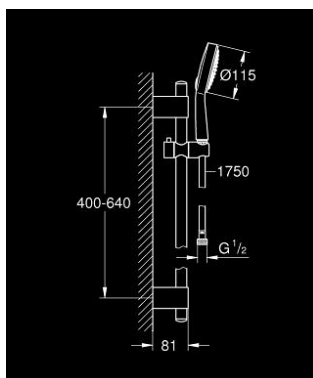

## 27 754 000 **POWER&SOUL COSMOPOLITAN 115 SHOWER RAIL SET 2 SPRAYS**

### PRODUCT DESCRIPTION

- Colour: chrome
- consists of:
  - hand shower Power&Soul Cosmopolitan 115 (27 661 000)
  - GROHE EcoJoy - less water, perfect flow
  - shower rail, 600 mm (27 784 000)
- with wall holders
- GROHE FastFixation Plus installation system
- shower hose Silverflex 1750 mm 1/2" x 1/2" (28 388)
- TwistStop - to prevent hose from twisting
- GROHE DreamSpray - perfect spray pattern
- GROHE CoolTouch
- GROHE LongLife finish
- GROHE SpeedClean - effortless limescale removal
- Inner WaterGuide - inner insulation for surface protection
- 9,5 l/min. flow limiter
- suitable for instantaneous heater
- minimum pressure 1,0 bar