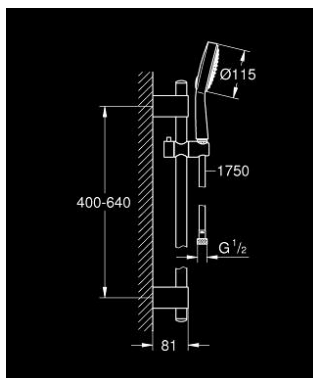

## 27 754 000 **POWER&SOUL COSMOPOLITAN 115 SHOWER RAIL SET 2 SPRAYS**

### PRODUCT DESCRIPTION

- Colour: chrome
- consisting of:
  - hand shower Power&Soul Cosmopolitan 115 (27 661 000)
  - GROHE EcoJoy - Less water, perfect flow
  - shower rail, 600 mm (27 784 000)
  - with wall holders made of metal
  - GROHE FastFixation Plus installation system
  - shower hose Silverflex 1750 mm 1/2" x 1/2" (28 388)
  - TwistStop - to prevent hose from twisting
  - GROHE DreamSpray - perfect spray pattern
  - GROHE CoolTouch
  - GROHE LongLife finish
  - GROHE SpeedClean - effortless limescale removal
  - Inner WaterGuide - inner insulation for surface protection
  - 9.5 l/min. flow limiter
  - suitable for instantaneous heater
  - min. recommended pressure 1.0 bar