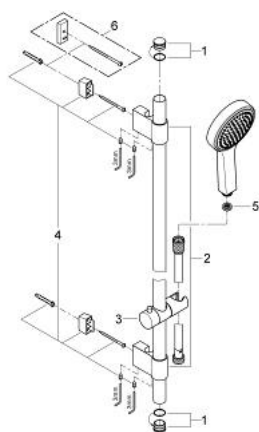

## 27 754 000 **POWER&SOUL COSMOPOLITAN 115 SHOWER RAIL SET 2 SPRAYS**

### PRODUCT DESCRIPTION

- Colour: chrome
- consisting of:
  - hand shower Power&Soul Cosmopolitan 115 (27 661 000)
  - GROHE EcoJoy - Less water, perfect flow
  - shower rail, 600 mm (27 784 000)
  - with wall holders made of metal
  - GROHE FastFixation Plus installation system
  - shower hose Silverflex 1750 mm 1/2" x 1/2" (28 388)
  - TwistStop - to prevent hose from twisting
  - GROHE DreamSpray - perfect spray pattern
  - GROHE CoolTouch
  - GROHE LongLife finish
  - GROHE SpeedClean - effortless limescale removal
  - Inner WaterGuide - inner insulation for surface protection
  - 9.5 l/min. flow limiter
  - suitable for instantaneous heater
  - min. recommended pressure 1.0 bar

### **SPARE PARTS**, 4月 2011 – now

- 1: Cover cap (Spare part-nr. 45922000)
- 2: Shower rail holder (Spare part-nr. 0666700M)
- 3: Glide element (Spare part-nr. 48177000)
- 4: Fixing set (Spare part-nr. 45403000)
- 5: Dirt strainer (Spare part-nr. 0700200M)
- 6: Compensation disc (Spare part-nr. 45914XE0)\*