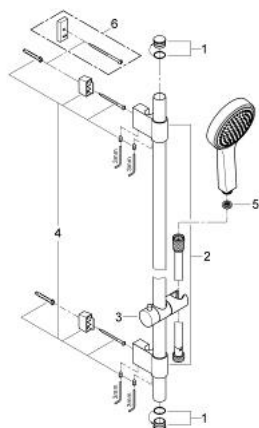

27 756 000 **POWER&SOUL COSMOPOLITAN 115 SHOWER RAIL SET 2 SPRAYS**

PRODUCT DESCRIPTION

- Colour: chrome
- consists of:
 - hand shower Power&Soul Cosmopolitan 115 (27 661 000)
 - GROHE EcoJoy - less water, perfect flow
 - shower rail, 900 mm (27 785)
 - with wall holders
 - GROHE FastFixation Plus installation system
 - shower hose Silverflex 1750 mm 1/2" x 1/2" (28 388)
 - TwistStop - to prevent hose from twisting
 - GROHE DreamSpray - perfect spray pattern
 - GROHE CoolTouch
 - GROHE LongLife finish
 - GROHE SpeedClean - effortless limescale removal
 - 9,5 l/min. flow limiter
 - suitable for instantaneous heater
 - minimum pressure 1,0 bar

27 756 000 **POWER&SOUL COSMOPOLITAN 115 SHOWER RAIL SET 2 SPRAYS**

SPARE PARTS, April 2011 – now

- 1: Cap (Spare part-nr. 45922000)
- 2: Outlet shower holder (Spare part-nr. 0666700M)
- 3: Sliding piece (Spare part-nr. 48177000)
- 4: Fixing set (Spare part-nr. 45403000)
- 5: Dirt strainer (Spare part-nr. 0700200M)
- 6: Compensation disc (Spare part-nr. 45914XE0)*