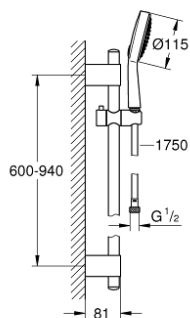

27 756 000 **POWER&SOUL COSMOPOLITAN 115 SHOWER RAIL SET 2 SPRAYS**

PRODUCT DESCRIPTION

- Colour: chrome
- consists of:
 - hand shower Power&Soul Cosmopolitan 115 (27 661 000)
 - GROHE EcoJoy - less water, perfect flow
 - shower rail, 900 mm (27 785)
 - with wall holders
 - GROHE FastFixation Plus installation system
 - shower hose Silverflex 1750 mm 1/2" x 1/2" (28 388)
 - TwistStop - to prevent hose from twisting
 - GROHE DreamSpray - perfect spray pattern
 - GROHE CoolTouch
 - GROHE LongLife finish
 - GROHE SpeedClean - effortless limescale removal
 - 9,5 l/min. flow limiter
 - suitable for instantaneous heater
 - minimum pressure 1,0 bar

27 756 000 **POWER&SOUL COSMOPOLITAN 115 SHOWER RAIL SET 2 SPRAYS**

SPARE PARTS, April 2011 – now

- 1: Cap (Spare part-nr. 45922000)
- 2: Outlet shower holder (Spare part-nr. 0666700M)
- 3: Sliding piece (Spare part-nr. 48177000)
- 4: Fixing set (Spare part-nr. 45403000)
- 5: Dirt strainer (Spare part-nr. 0700200M)
- 6: Compensation disc (Spare part-nr. 45914XE0)*