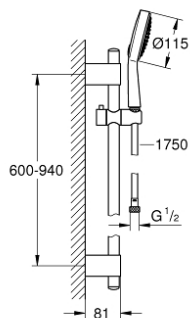

27 756 000 **POWER&SOUL COSMOPOLITAN 115 SHOWER RAIL SET 2 SPRAYS**

PRODUCT DESCRIPTION

- Colour: chrome
- consisting of:
 - hand shower Power&Soul Cosmopolitan 115 (27 661 000)
 - GROHE EcoJoy - Less water, perfect flow
 - shower rail, 900 mm (27 785)
 - with wall holders made of metal
 - GROHE FastFixation Plus installation system
 - shower hose Silverflex 1750 mm 1/2" x 1/2" (28 388)
 - TwistStop - to prevent hose from twisting
 - GROHE DreamSpray - perfect spray pattern
 - GROHE CoolTouch
 - GROHE LongLife finish
 - GROHE SpeedClean - effortless limescale removal
 - 9.5 l/min. flow limiter
 - suitable for instantaneous heater
 - min. recommended pressure 1.0 bar

27 756 000 **POWER&SOUL COSMOPOLITAN 115 SHOWER RAIL SET 2 SPRAYS**

SPARE PARTS, 4月 2011 – now

- 1: Cover cap (Spare part-nr. 45922000)
- 2: Shower rail holder (Spare part-nr. 0666700M)
- 3: Glide element (Spare part-nr. 48177000)
- 4: Fixing set (Spare part-nr. 45403000)
- 5: Dirt strainer (Spare part-nr. 0700200M)
- 6: Compensation disc (Spare part-nr. 45914XE0)*