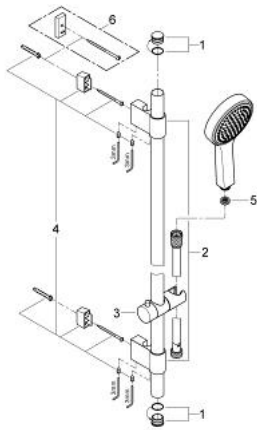

27 756 000 **POWER&SOUL COSMOPOLITAN 115 SHOWER RAIL SET 2 SPRAYS**

PRODUCT DESCRIPTION

- Colour: chrome
- consisting of:
 - hand shower Power&Soul Cosmopolitan 115 (27 661 000)
 - GROHE EcoJoy - Less water, perfect flow
 - shower rail, 900 mm (27 785)
 - with wall holders made of metal
 - GROHE FastFixation Plus installation system
 - shower hose Silverflex 1750 mm 1/2" x 1/2" (28 388)
 - TwistStop - to prevent hose from twisting
 - GROHE DreamSpray - perfect spray pattern
 - GROHE CoolTouch
 - GROHE LongLife finish
 - GROHE SpeedClean - effortless limescale removal
 - 9.5 l/min. flow limiter
 - suitable for instantaneous heater
 - min. recommended pressure 1.0 bar

27 756 000 **POWER&SOUL COSMOPOLITAN 115 SHOWER RAIL SET 2 SPRAYS**

SPARE PARTS, 4月 2011 – now

- 1: Cover cap (Spare part-nr. 45922000)
- 2: Shower rail holder (Spare part-nr. 0666700M)
- 3: Glide element (Spare part-nr. 48177000)
- 4: Fixing set (Spare part-nr. 45403000)
- 5: Dirt strainer (Spare part-nr. 0700200M)
- 6: Compensation disc (Spare part-nr. 45914XE0)*