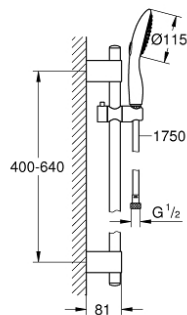

27 758 000 **POWER&SOUL 115 SHOWER RAIL SET 2 SPRAYS**

PRODUCT DESCRIPTION

- Colour: chrome
- consists of:
 - hand shower Power&Soul 115 (27 671 000)
 - GROHE EcoJoy - less water, perfect flow
 - shower rail, 600 mm (27 784 000)
- with wall holders
- GROHE FastFixation Plus installation system
- shower hose Silverflex 1750 mm 1/2" x 1/2" (28 388)
- TwistStop - to prevent hose from twisting
- GROHE DreamSpray - perfect spray pattern
- GROHE CoolTouch
- GROHE LongLife finish
- GROHE SpeedClean - effortless limescale removal
- Inner WaterGuide - inner insulation for surface protection
- 9,5 l/min. flow limiter
- suitable for instantaneous heater
- minimum pressure 1,0 bar

27 758 000 **POWER&SOUL 115 SHOWER RAIL SET 2 SPRAYS**

SPARE PARTS, April 2011 – now

- 1: Cap (Spare part-nr. 45922000)
- 2: Outlet shower holder (Spare part-nr. 0666700M)
- 3: Sliding piece (Spare part-nr. 48177000)
- 4: Fixing set (Spare part-nr. 45403000)
- 5: Dirt strainer (Spare part-nr. 0700200M)
- 6: Compensation disc (Spare part-nr. 45914XE0)*