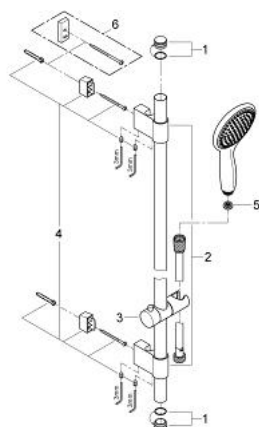

27 758 000 **POWER&SOUL 115 SHOWER RAIL SET 2 SPRAYS**

PRODUCT DESCRIPTION

- Colour: chrome
- consists of:
 - hand shower Power&Soul 115 (27 671 000)
 - GROHE EcoJoy - less water, perfect flow
 - shower rail, 600 mm (27 784 000)
- with wall holders
- GROHE FastFixation Plus installation system
- shower hose Silverflex 1750 mm 1/2" x 1/2" (28 388)
- TwistStop - to prevent hose from twisting
- GROHE DreamSpray - perfect spray pattern
- GROHE CoolTouch
- GROHE LongLife finish
- GROHE SpeedClean - effortless limescale removal
- Inner WaterGuide - inner insulation for surface protection
- 9,5 l/min. flow limiter
- suitable for instantaneous heater
- minimum pressure 1,0 bar

27 758 000 **POWER&SOUL 115 SHOWER RAIL SET 2 SPRAYS**

SPARE PARTS, April 2011 – now

- 1: Cap (Spare part-nr. 45922000)
- 2: Outlet shower holder (Spare part-nr. 0666700M)
- 3: Sliding piece (Spare part-nr. 48177000)
- 4: Fixing set (Spare part-nr. 45403000)
- 5: Dirt strainer (Spare part-nr. 0700200M)
- 6: Compensation disc (Spare part-nr. 45914XE0)*