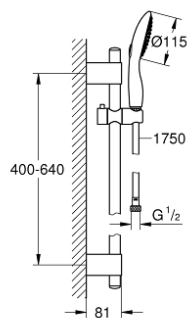

27 758 000 **POWER&SOUL 115 SHOWER RAIL SET 2 SPRAYS**

PRODUCT DESCRIPTION

- Colour: chrome
- consisting of:
 - hand shower Power&Soul 115 (27 671 000)
 - GROHE EcoJoy - Less water, perfect flow
 - shower rail, 600 mm (27 784 000)
 - with wall holders made of metal
 - GROHE FastFixation Plus installation system
 - shower hose Silverflex 1750 mm 1/2" x 1/2" (28 388)
 - TwistStop - to prevent hose from twisting
 - GROHE DreamSpray - perfect spray pattern
 - GROHE CoolTouch
 - GROHE LongLife finish
 - GROHE SpeedClean - effortless limescale removal
 - Inner WaterGuide - inner insulation for surface protection
 - 9.5 l/min. flow limiter
 - suitable for instantaneous heater
 - min. recommended pressure 1.0 bar

27 758 000 **POWER&SOUL 115 SHOWER RAIL SET 2 SPRAYS**

SPARE PARTS, 4月 2011 – now

- 1: Cover cap (Spare part-nr. 45922000)
- 2: Shower rail holder (Spare part-nr. 0666700M)
- 3: Glide element (Spare part-nr. 48177000)
- 4: Fixing set (Spare part-nr. 45403000)
- 5: Dirt strainer (Spare part-nr. 0700200M)
- 6: Compensation disc (Spare part-nr. 45914XE0)*