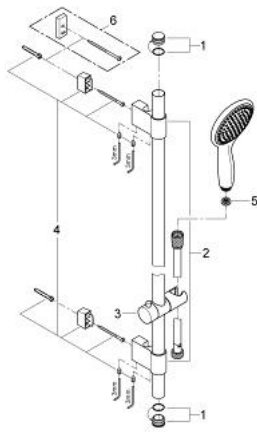

27 758 000 **POWER&SOUL 115 SHOWER RAIL SET 2 SPRAYS**

PRODUCT DESCRIPTION

- Colour: chrome
- consisting of:
 - hand shower Power&Soul 115 (27 671 000)
 - GROHE EcoJoy - Less water, perfect flow
 - shower rail, 600 mm (27 784 000)
 - with wall holders made of metal
 - GROHE FastFixation Plus installation system
 - shower hose Silverflex 1750 mm 1/2" x 1/2" (28 388)
 - TwistStop - to prevent hose from twisting
 - GROHE DreamSpray - perfect spray pattern
 - GROHE CoolTouch
 - GROHE LongLife finish
 - GROHE SpeedClean - effortless limescale removal
 - Inner WaterGuide - inner insulation for surface protection
 - 9.5 l/min. flow limiter
 - suitable for instantaneous heater
 - min. recommended pressure 1.0 bar

27 758 000 **POWER&SOUL 115 SHOWER RAIL SET 2 SPRAYS**

SPARE PARTS, 4月 2011 – now

- 1: Cover cap (Spare part-nr. 45922000)
- 2: Shower rail holder (Spare part-nr. 0666700M)
- 3: Glide element (Spare part-nr. 48177000)
- 4: Fixing set (Spare part-nr. 45403000)
- 5: Dirt strainer (Spare part-nr. 0700200M)
- 6: Compensation disc (Spare part-nr. 45914XE0)*