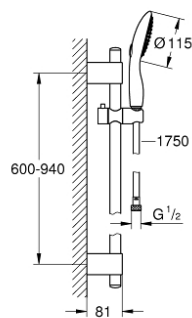

27 759 000 **POWER&SOUL 115 SHOWER RAIL SET 2 SPRAYS**

PRODUCT DESCRIPTION

- Colour: chrome
- consists of:
 - hand shower Power&Soul 115 (27 671 000)
 - shower rail, 900 mm (27 785)
 - with wall holders
 - shower hose Silverflex 1750 mm 1/2" x 1/2" (28 388)
- GROHE DreamSpray - perfect spray pattern
- GROHE LongLife finish
- GROHE FastFixation Plus adjustable distance between brackets for adaption to existing drilling holes
- GROHE SpeedClean - effortless limescale removal
- TwistStop - to prevent hose from twisting
- suitable for instantaneous heater
- minimum pressure 1,0 bar

27 759 000 **POWER&SOUL 115 SHOWER RAIL SET 2 SPRAYS**

SPARE PARTS, November 2016 – now

- 1: Cap (Spare part-nr. 45922000)
 - 2: Sliding piece (Spare part-nr. 48177000)
 - 3: Outlet shower holder (Spare part-nr. 48333000)
 - 4: Dirt strainer (Spare part-nr. 0700200M)
 - 5: Compensation disc (Spare part-nr. 45914XE0)*
- * Optional accessories