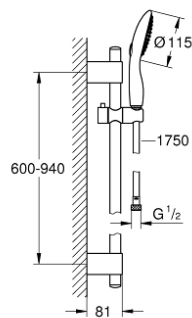

## 27 759 000 **POWER&SOUL 115 SHOWER RAIL SET 2 SPRAYS**

### PRODUCT DESCRIPTION

- Colour: chrome
- consisting of:
  - hand shower Power&Soul 115 (27 671 000)
  - shower rail, 900 mm (27 785)
  - with wall holders made of metal
  - shower hose Silverflex 1750 mm 1/2" x 1/2" (28 388)
  - GROHE DreamSpray - perfect spray pattern
  - GROHE LongLife finish
  - GROHE FastFixation Plus adjustable distance between brackets for adaption to existing drilling holes
  - GROHE SpeedClean - effortless limescale removal
  - TwistStop - to prevent hose from twisting
  - suitable for instantaneous heater
  - min. recommended pressure 1.0 bar