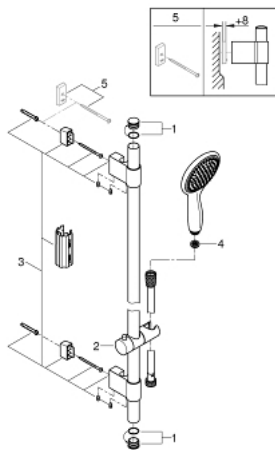

## 27 759 000 **POWER&SOUL 115 SHOWER RAIL SET 2 SPRAYS**

### PRODUCT DESCRIPTION

- Colour: chrome
- consisting of:
  - hand shower Power&Soul 115 (27 671 000)
  - shower rail, 900 mm (27 785)
  - with wall holders made of metal
  - shower hose Silverflex 1750 mm 1/2" x 1/2" (28 388)
  - GROHE DreamSpray - perfect spray pattern
  - GROHE LongLife finish
  - GROHE FastFixation Plus adjustable distance between brackets for adaption to existing drilling holes
  - GROHE SpeedClean - effortless limescale removal
  - TwistStop - to prevent hose from twisting
  - suitable for instantaneous heater
  - min. recommended pressure 1.0 bar

### SPARE PARTS, 11月 2016 – now

- 1: Cover cap (Spare part-nr. 45922000)
- 2: Glide element (Spare part-nr. 48177000)
- 3: Shower rail holder (Spare part-nr. 48333000)
- 4: Dirt strainer (Spare part-nr. 0700200M)
- 5: Compensation disc (Spare part-nr. 45914XE0)\*