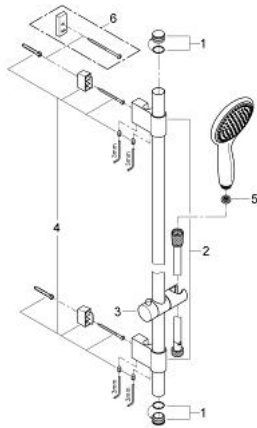

27 760 000 **POWER&SOUL 115 SHOWER RAIL SET 2 SPRAYS**

PRODUCT DESCRIPTION

- Colour: chrome
- consists of:
 - hand shower Power&Soul 115 (27 671 000)
 - GROHE EcoJoy - less water, perfect flow
 - shower rail, 900 mm (27 785)
 - with wall holders
 - GROHE FastFixation Plus installation system
 - shower hose Silverflex 1750 mm 1/2" x 1/2" (28 388)
 - TwistStop - to prevent hose from twisting
 - GROHE DreamSpray - perfect spray pattern
 - GROHE CoolTouch
 - GROHE LongLife finish
 - GROHE SpeedClean - effortless limescale removal
 - 9,5 l/min. flow limiter
 - suitable for instantaneous heater
 - minimum pressure 1,0 bar

27 760 000 **POWER&SOUL 115 SHOWER RAIL SET 2 SPRAYS**

SPARE PARTS, April 2011 – now

- 1: Cap (Spare part-nr. 45922000)
- 2: Outlet shower holder (Spare part-nr. 0666700M)
- 3: Sliding piece (Spare part-nr. 48177000)
- 4: Fixing set (Spare part-nr. 45403000)
- 5: Dirt strainer (Spare part-nr. 0700200M)
- 6: Compensation disc (Spare part-nr. 45914XE0)*