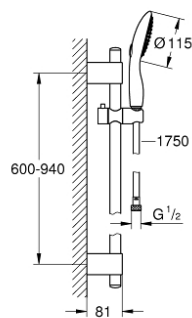

27 760 000 **POWER&SOUL 115 SHOWER RAIL SET 2 SPRAYS**

PRODUCT DESCRIPTION

- Colour: chrome
- consists of:
 - hand shower Power&Soul 115 (27 671 000)
 - GROHE EcoJoy - less water, perfect flow
 - shower rail, 900 mm (27 785)
 - with wall holders
 - GROHE FastFixation Plus installation system
 - shower hose Silverflex 1750 mm 1/2" x 1/2" (28 388)
 - TwistStop - to prevent hose from twisting
 - GROHE DreamSpray - perfect spray pattern
 - GROHE CoolTouch
 - GROHE LongLife finish
 - GROHE SpeedClean - effortless limescale removal
 - 9,5 l/min. flow limiter
 - suitable for instantaneous heater
 - minimum pressure 1,0 bar

27 760 000 **POWER&SOUL 115 SHOWER RAIL SET 2 SPRAYS**

SPARE PARTS, April 2011 – now

- 1: Cap (Spare part-nr. 45922000)
- 2: Outlet shower holder (Spare part-nr. 0666700M)
- 3: Sliding piece (Spare part-nr. 48177000)
- 4: Fixing set (Spare part-nr. 45403000)
- 5: Dirt strainer (Spare part-nr. 0700200M)
- 6: Compensation disc (Spare part-nr. 45914XE0)*