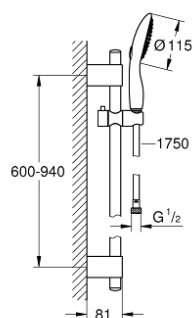

27 760 000 **POWER&SOUL 115 SHOWER RAIL SET 2 SPRAYS**

PRODUCT DESCRIPTION

- Colour: chrome
- consisting of:
 - hand shower Power&Soul 115 (27 671 000)
 - GROHE EcoJoy - Less water, perfect flow
 - shower rail, 900 mm (27 785)
- with wall holders made of metal
- GROHE FastFixation Plus installation system
- shower hose Silverflex 1750 mm 1/2" x 1/2" (28 388)
- TwistStop - to prevent hose from twisting
- GROHE DreamSpray - perfect spray pattern
- GROHE CoolTouch
- GROHE LongLife finish
- GROHE SpeedClean - effortless limescale removal
- 9.5 l/min. flow limiter
- suitable for instantaneous heater
- min. recommended pressure 1.0 bar

27 760 000 **POWER&SOUL 115 SHOWER RAIL SET 2 SPRAYS**

SPARE PARTS, 4月 2011 – now

- 1: Cover cap (Spare part-nr. 45922000)
- 2: Shower rail holder (Spare part-nr. 0666700M)
- 3: Glide element (Spare part-nr. 48177000)
- 4: Fixing set (Spare part-nr. 45403000)
- 5: Dirt strainer (Spare part-nr. 0700200M)
- 6: Compensation disc (Spare part-nr. 45914XE0)*