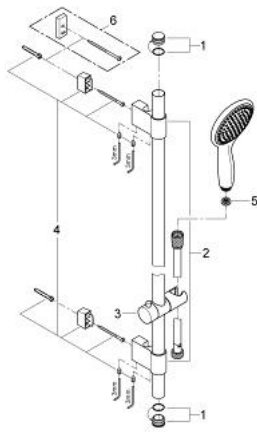

27 760 000 **POWER&SOUL 115 SHOWER RAIL SET 2 SPRAYS**

PRODUCT DESCRIPTION

- Colour: chrome
- consisting of:
 - hand shower Power&Soul 115 (27 671 000)
 - GROHE EcoJoy - Less water, perfect flow
 - shower rail, 900 mm (27 785)
- with wall holders made of metal
- GROHE FastFixation Plus installation system
- shower hose Silverflex 1750 mm 1/2" x 1/2" (28 388)
- TwistStop - to prevent hose from twisting
- GROHE DreamSpray - perfect spray pattern
- GROHE CoolTouch
- GROHE LongLife finish
- GROHE SpeedClean - effortless limescale removal
- 9.5 l/min. flow limiter
- suitable for instantaneous heater
- min. recommended pressure 1.0 bar

27 760 000 **POWER&SOUL 115 SHOWER RAIL SET 2 SPRAYS**

SPARE PARTS, 4月 2011 – now

- 1: Cover cap (Spare part-nr. 45922000)
- 2: Shower rail holder (Spare part-nr. 0666700M)
- 3: Glide element (Spare part-nr. 48177000)
- 4: Fixing set (Spare part-nr. 45403000)
- 5: Dirt strainer (Spare part-nr. 0700200M)
- 6: Compensation disc (Spare part-nr. 45914XE0)*