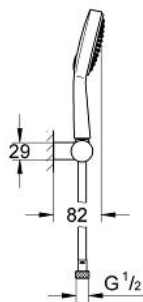

27 762 000 **POWER&SOUL COSMOPOLITAN 115 WALL HOLDER SET 2 SPRAYS**

PRODUCT DESCRIPTION

- Colour: chrome
- consisting of:
 - hand shower Power&Soul Cosmopolitan 115 (27 661 000)
 - GROHE EcoJoy - Less water, perfect flow
 - wall shower holder, adjustable (27 055)
 - shower hose Silverflex 1750 mm 1/2" x 1/2" (28 388)
 - TwistStop - to prevent hose from twisting
 - GROHE DreamSpray - perfect spray pattern
 - GROHE LongLife finish
 - GROHE SpeedClean - effortless limescale removal
 - Inner WaterGuide - inner insulation for surface protection
 - 9.5 l/min. flow limiter
 - suitable for instantaneous heater
 - min. recommended pressure 1.0 bar

27 762 000 **POWER&SOUL COSMOPOLITAN 115 WALL HOLDER SET 2 SPRAYS**

SPARE PARTS, 4月 2011 – now

1: Dirt strainer (Spare part-nr. 0700200M)