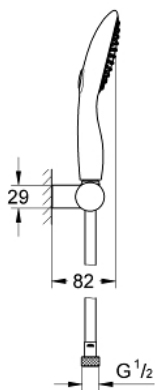

## 27 763 000 **POWER&SOUL 115 WALL HOLDER SET 2 SPRAYS**

### PRODUCT DESCRIPTION

- Colour: chrome
- consists of:
  - hand shower Power&Soul 115 (27 671 000)
  - GROHE EcoJoy - less water, perfect flow
  - wall shower holder, adjustable (27 055)
  - shower hose Silverflex 1750 mm 1/2" x 1/2" (28 388)
- TwistStop - to prevent hose from twisting
- GROHE DreamSpray - perfect spray pattern
- GROHE LongLife finish
- GROHE SpeedClean - effortless limescale removal
- Inner WaterGuide - inner insulation for surface protection
- 9,5 l/min. flow limiter
- suitable for instantaneous heater
- minimum pressure 1,0 bar

27 763 000 **POWER&SOUL 115 WALL HOLDER SET 2 SPRAYS**

**SPARE PARTS**, April 2011 – now

1: Dirt strainer (Spare part-nr. 0700200M)