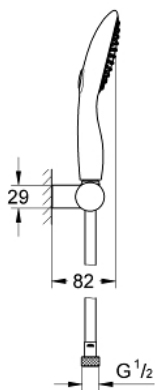

27 763 000 **POWER&SOUL 115 WALL HOLDER SET 2 SPRAYS**

PRODUCT DESCRIPTION

- Colour: chrome
- consisting of:
 - hand shower Power&Soul 115 (27 671 000)
 - GROHE EcoJoy - Less water, perfect flow
 - wall shower holder, adjustable (27 055)
 - shower hose Silverflex 1750 mm 1/2" x 1/2" (28 388)
 - TwistStop - to prevent hose from twisting
 - GROHE DreamSpray - perfect spray pattern
 - GROHE LongLife finish
 - GROHE SpeedClean - effortless limescale removal
 - Inner WaterGuide - inner insulation for surface protection
 - 9.5 l/min. flow limiter
 - suitable for instantaneous heater
 - min. recommended pressure 1.0 bar

27 763 000 **POWER&SOUL 115 WALL HOLDER SET 2 SPRAYS**

SPARE PARTS, 4月 2011 – now

1: Dirt strainer (Spare part-nr. 0700200M)