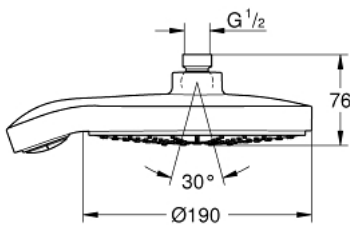

27 764 000 **POWER&SOUL COSMOPOLITAN 190 HEAD SHOWER 4+ SPRAYS**

PRODUCT DESCRIPTION

- Colour: chrome
- spray patterns: GROHE Rain O², Rain, Bokoma Spray, Jet
- ball joint with turning angle $\pm 15^\circ$
- connection thread $1/2"$
- GROHE DreamSpray - perfect spray pattern
- GROHE One-click showering Spray selection via push of a button
- GROHE LongLife finish
- GROHE SpeedClean - effortless limescale removal
- Inner WaterGuide - inner insulation for surface protection
- suitable for instantaneous heater
- minimum pressure 1,0 bar

27 764 000 **POWER&SOUL COSMOPOLITAN 190 HEAD SHOWER 4+ SPRAYS**

SPARE PARTS, April 2011 – now

1: Fibre seal dia. 12x2 mm (Spare part-nr. 0138900M)

2: Dirt strainer (Spare part-nr. 0676800M)