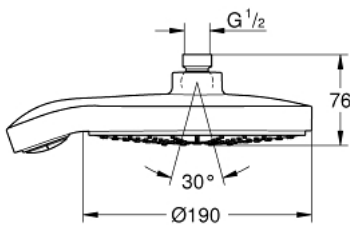

27 764 000 **POWER&SOUL COSMOPOLITAN 190 HEAD SHOWER 4+ SPRAYS**

PRODUCT DESCRIPTION

- Colour: chrome
- spray patterns: GROHE Rain O², Rain, Bokoma Spray, Jet
- ball joint with turning angle $\pm 15^\circ$
- connection thread 1/2"
- GROHE DreamSpray - perfect spray pattern
- GROHE One-click showering Spray selection via push of a button
- GROHE LongLife finish
- GROHE SpeedClean - effortless limescale removal
- Inner WaterGuide - inner insulation for surface protection
- suitable for instantaneous heater
- minimum pressure 1,0 bar

27 764 000 **POWER&SOUL COSMOPOLITAN 190 HEAD SHOWER 4+ SPRAYS**

SPARE PARTS, April 2011 – now

1: Fibre seal dia. 12x2 mm (Spare part-nr. 0138900M)

2: Dirt strainer (Spare part-nr. 0676800M)