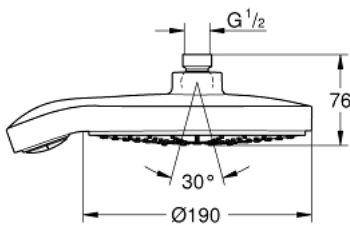

27 764 000 **POWER&SOUL COSMOPOLITAN 190 HEAD SHOWER 4+ SPRAYS**

PRODUCT DESCRIPTION

- Colour: chrome
- spray patterns: GROHE Rain O², Rain, Bokoma Spray, Jet
- ball joint with turning angle $\pm 15^\circ$
- connection thread 1/2"
- GROHE DreamSpray - perfect spray pattern
- GROHE One-click showering spray selection via push of a button
- GROHE LongLife finish
- GROHE SpeedClean - effortless limescale removal
- Inner WaterGuide - inner insulation for surface protection
- suitable for instantaneous heater
- min. recommended pressure 1.0 bar

27 764 000 **POWER&SOUL COSMOPOLITAN 190 HEAD SHOWER 4+ SPRAYS**

SPARE PARTS, 4月 2011 – now

1: Fibre seal Ø 18,5 x Ø 12 x 2 (Spare part-nr. 0138900M)

2: Dirt strainer (Spare part-nr. 0676800M)