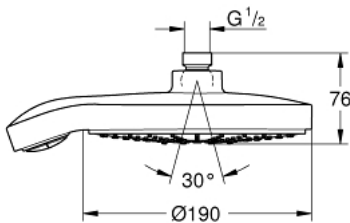

27 765 EN0 **POWER&SOUL COSMOPOLITAN 190 HEAD SHOWER 4+ SPRAYS**

PRODUCT DESCRIPTION

- Colour: brushed nickel
- spray patterns: GROHE Rain O², Rain, Bokoma Spray, Jet
- GROHE EcoJoy 9,5 l/min flow limiter
- GROHE DreamSpray - perfect spray pattern
- GROHE One-click showering Spray selection via push of a button
- GROHE LongLife finish
- GROHE SpeedClean - effortless limescale removal
- Inner WaterGuide - inner insulation for surface protection
- suitable for instantaneous heater
- minimum pressure 1,0 bar

27 765 EN0 **POWER&SOUL COSMOPOLITAN 190 HEAD SHOWER 4+ SPRAYS**

SPARE PARTS, April 2011 – now

1: Fibre seal dia. 12x2 mm (Spare part-nr. 0138900M)

2: Dirt strainer (Spare part-nr. 0676800M)