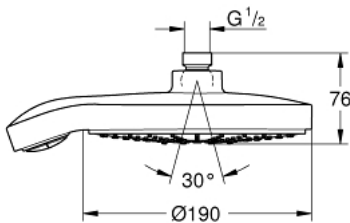

27 765 EN0 POWER&SOUL COSMOPOLITAN 190 HEAD SHOWER 4+ SPRAYS

PRODUCT DESCRIPTION

- Colour: brushed nickel
- spray patterns: GROHE Rain O², Rain, Bokoma Spray, Jet
- 9.5 l/min flow limiter
- GROHE DreamSpray - perfect spray pattern
- GROHE One-click showering Spray selection via push of a button
- GROHE LongLife finish
- GROHE SpeedClean - effortless limescale removal
- Inner WaterGuide - inner insulation for surface protection
- suitable for instantaneous heater
- minimum pressure 1,0 bar

27 765 EN0 **POWER&SOUL COSMOPOLITAN 190 HEAD SHOWER 4+ SPRAYS**

SPARE PARTS, April 2011 – now

1: Fibre seal dia. 12x2 mm (Spare part-nr. 0138900M)

2: Dirt strainer (Spare part-nr. 0676800M)