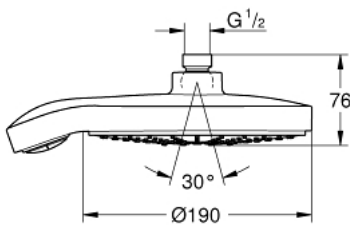

## 27 765 EN0 POWER&SOUL COSMOPOLITAN 190 HEAD SHOWER 4+ SPRAYS

### PRODUCT DESCRIPTION

- Colour: brushed nickel
- spray patterns: GROHE Rain O<sup>2</sup>, Rain, Bokoma Spray, Jet
- 9.5 l/min flow limiter
- GROHE DreamSpray - perfect spray pattern
- GROHE One-click showering spray selection via push of a button
- GROHE LongLife finish
- GROHE SpeedClean - effortless limescale removal
- Inner WaterGuide - inner insulation for surface protection
- suitable for instantaneous heater
- min. recommended pressure 1.0 bar

## 27 765 EN0 **POWER&SOUL COSMOPOLITAN 190 HEAD SHOWER 4+ SPRAYS**

**SPARE PARTS**, 4月 2011 – now

1: Fibre seal Ø 18,5 x Ø 12 x 2 (Spare part-nr. 0138900M)

2: Dirt strainer (Spare part-nr. 0676800M)