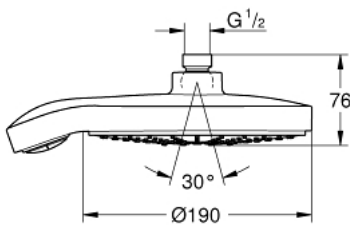

27 765 EN0 POWER&SOUL COSMOPOLITAN 190 HEAD SHOWER 4+ SPRAYS

PRODUCT DESCRIPTION

- Colour: brushed nickel
- spray patterns: GROHE Rain O², Rain, Bokoma Spray, Jet
- GROHE EcoJoy 9.5 l/min flow limiter
- GROHE DreamSpray - perfect spray pattern
- GROHE One-click showering spray selection via push of a button
- GROHE LongLife finish
- GROHE SpeedClean - effortless limescale removal
- Inner WaterGuide - inner insulation for surface protection
- suitable for instantaneous heater
- min. recommended pressure 1.0 bar

27 765 EN0 **POWER&SOUL COSMOPOLITAN 190 HEAD SHOWER 4+ SPRAYS**

SPARE PARTS, 4月 2011 – now

1: Fibre seal Ø 18,5 x Ø 12 x 2 (Spare part-nr. 0138900M)

2: Dirt strainer (Spare part-nr. 0676800M)