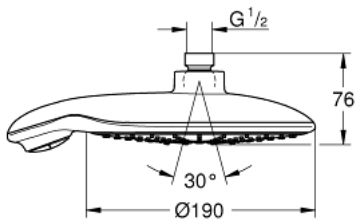

27 766 000 **POWER&SOUL 190 HEAD SHOWER 4+ SPRAYS**

PRODUCT DESCRIPTION

- Colour: chrome
- spray patterns: GROHE Rain O², Rain, Bokoma Spray, Jet
- ball joint with turning angle $\pm 15^\circ$
- connection thread 1/2"
- GROHE DreamSpray - perfect spray pattern
- GROHE One-click showering Spray selection via push of a button
- GROHE LongLife finish
- GROHE SpeedClean - effortless limescale removal
- suitable for instantaneous heater
- minimum pressure 1,0 bar

27 766 000 **POWER&SOUL 190 HEAD SHOWER 4+ SPRAYS**

SPARE PARTS, April 2011 – now

1: Fibre seal dia. 12x2 mm (Spare part-nr. 0138900M)

2: Dirt strainer (Spare part-nr. 0676800M)