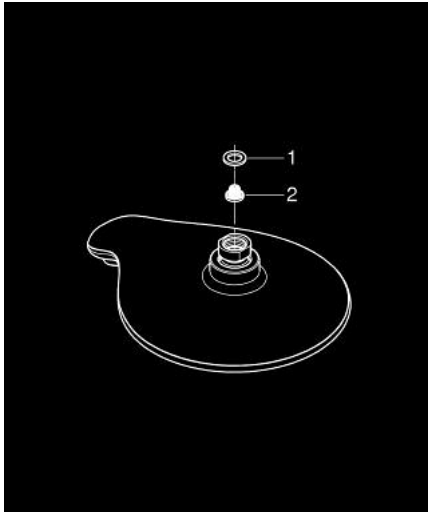

27 766 000 **POWER&SOUL 190 HEAD SHOWER 4+ SPRAYS**

PRODUCT DESCRIPTION

- Colour: chrome
- spray patterns: GROHE Rain O², Rain, Bokoma Spray, Jet
- ball joint with turning angle $\pm 15^\circ$
- connection thread 1/2"
- GROHE DreamSpray - perfect spray pattern
- GROHE One-click showering Spray selection via push of a button
- GROHE LongLife finish
- GROHE SpeedClean - effortless limescale removal
- suitable for instantaneous heater
- minimum pressure 1,0 bar

27 766 000 **POWER&SOUL 190 HEAD SHOWER 4+ SPRAYS**

SPARE PARTS, April 2011 – now

1: Fibre seal dia. 12x2 mm (Spare part-nr. 0138900M)

2: Dirt strainer (Spare part-nr. 0676800M)